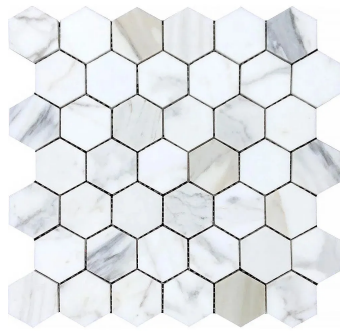

Calacatta Gold Hexagon Honed Mosaic Tile

[View Product](#)

SKU	ATTSC44G22HA
Item size	11.8x11.8 inch
Tile Finish	Honed
Coverage	0.967
Sold By	sheet
Sq Ft Per Box	4.835
Tile Use	Outdoors, Indoor Walls, Light traffic floors, High traffic floors, Shower Walls, Shower Floor, Heat areas up to 150F, Commercial walls, Commercial Floors
Recommended Grout 1	Laticrete Permacolor White

Material	Calacatta Gold Honed
Thickness	3/8 inch
Mounting type	Mesh Mounted
Priced By	sheet
Pieces Per Box	5
Weight	5.28
Recommended thinset	Laticrete 254 Platinum
Country of Origin	China