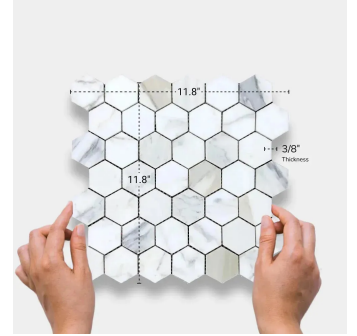

# Calacatta Gold Hexagon Honed Mosaic Tile

[View Product](#)

SKU	ATTSC44G22HA
Item size	11.8x11.8 inch
Tile Finish	Honed
Coverage	0.967
Sold By	sheet
Sq Ft Per Box	4.835
Tile Use	Outdoors, Indoor Walls, Light traffic floors, High traffic floors, Shower Walls, Shower Floor, Heat areas up to 150F, Commercial walls, Commercial Floors
Recommended Grout 1	Laticrete Permacolor White

Material	Calacatta Gold Honed
Thickness	3/8 inch
Mounting type	Mesh Mounted
Priced By	sheet
Pieces Per Box	5
Weight	5.28
Recommended thinset	Laticrete 254 Platinum
Country of Origin	China