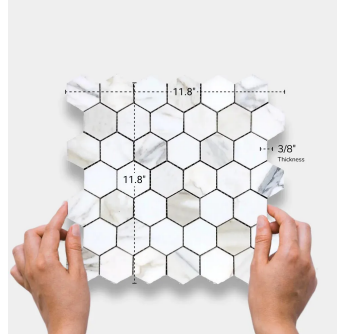

Calacatta Gold Hexagon Polished Mosaic Tile

[View Product](#)

SKU	ATTSC44G23PA	Material	Calacatta Gold Polished
Item size	11.8x11.8 inch	Thickness	3/8 inch
Tile Finish	Polished	Mounting type	Mesh Mounted
Coverage	0.967	Priced By	sheet
Sold By	sheet	Pieces Per Box	5
Sq Ft Per Box	4.835	Weight	5.28
Tile Use	Outdoors, Indoor Walls, Light traffic floors, High traffic floors, Shower Walls, Shower Floor, Heat areas up to 150F, Commercial walls, Commercial Floors	Recommended thinset	Laticrete 254 Platinum
Recommended Grout 1	Laticrete Permacolor White	Country of Origin	China