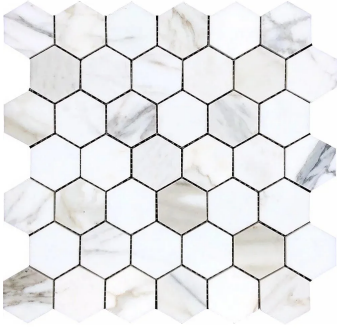

Calacatta Gold Hexagon Polished Mosaic Tile

[View Product](#)

SKU	ATTSC44G23PA	Material	Calacatta Gold Polished
Item size	11.8x11.8 inch	Thickness	3/8 inch
Tile Finish	Polished	Mounting type	Mesh Mounted
Coverage	0.967	Priced By	sheet
Sold By	sheet	Pieces Per Box	5
Sq Ft Per Box	4.835	Weight	5.28
Tile Use	Outdoors, Indoor Walls, Light traffic floors, High traffic floors, Shower Walls, Shower Floor, Heat areas up to 150F, Commercial walls, Commercial Floors	Recommended thinset	Laticrete 254 Platinum
Recommended Grout 1	Laticrete Permacolor White	Country of Origin	China