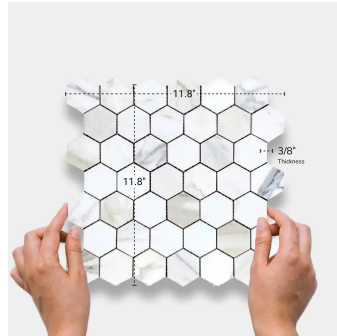

# Calacatta Gold Hexagon Polished Mosaic Tile

[View Product](#)

SKU	ATTSC44G23PA	Material	Calacatta Gold Polished
Item size	11.8x11.8 inch	Thickness	3/8 inch
Tile Finish	Polished	Mounting type	Mesh Mounted
Coverage	0.967	Priced By	sheet
Sold By	sheet	Pieces Per Box	5
Sq Ft Per Box	4.835	Weight	5.28
Tile Use	Outdoors, Indoor Walls, Light traffic floors, High traffic floors, Shower Walls, Shower Floor, Heat areas up to 150F, Commercial walls, Commercial Floors	Recommended thinset	Laticrete 254 Platinum
Recommended Grout 1	Laticrete Permacolor White	Country of Origin	China