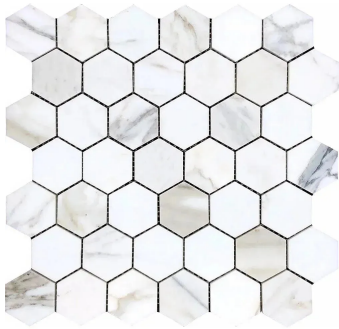

# Calacatta Gold Hexagon Polished Mosaic Tile

[View Product](#)

SKU	ATTSC44G23PA	Material	Calacatta Gold Polished
Item size	11.8x11.8 inch	Thickness	3/8 inch
Tile Finish	Polished	Mounting type	Mesh Mounted
Coverage	0.967	Priced By	sheet
Sold By	sheet	Pieces Per Box	5
Sq Ft Per Box	4.835	Weight	5.28
Tile Use	Outdoors, Indoor Walls, Light traffic floors, High traffic floors, Shower Walls, Shower Floor, Heat areas up to 150F, Commercial walls, Commercial Floors	Recommended thinset	Laticrete 254 Platinum
Recommended Grout 1	Laticrete Permacolor White	Country of Origin	China