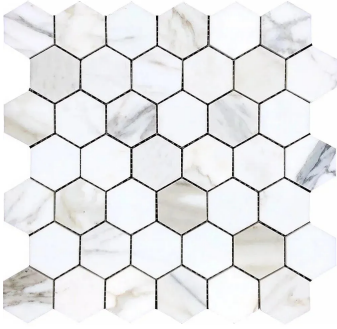

Calacatta Gold Hexagon Polished Mosaic Tile

[View Product](#)

SKU	ATTSC44G23PA	Material	Calacatta Gold Polished
Item size	11.8x11.8 inch	Thickness	3/8 inch
Tile Finish	Polished	Mounting type	Mesh Mounted
Coverage	0.967	Priced By	sheet
Sold By	sheet	Pieces Per Box	5
Sq Ft Per Box	4.835	Weight	5.28
Tile Use	Outdoors, Indoor Walls, Light traffic floors, High traffic floors, Shower Walls, Shower Floor, Heat areas up to 150F, Commercial walls, Commercial Floors	Recommended thinset	Laticrete 254 Platinum
Recommended Grout 1	Laticrete Permacolor White	Country of Origin	China