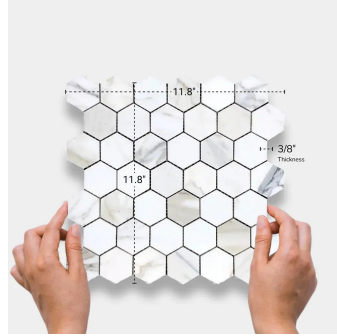

Calacatta Gold Hexagon Polished Mosaic Tile

[View Product](#)

SKU	ATTSC44G23PA	Material	Calacatta Gold Polished
Item size	11.8x11.8 inch	Thickness	3/8 inch
Tile Finish	Polished	Mounting type	Mesh Mounted
Coverage	0.967	Priced By	sheet
Sold By	sheet	Pieces Per Box	5
Sq Ft Per Box	4.835	Weight	5.28
Tile Use	Outdoors, Indoor Walls, Light traffic floors, High traffic floors, Shower Walls, Shower Floor, Heat areas up to 150F, Commercial walls, Commercial Floors	Recommended thinset	Laticrete 254 Platinum
Recommended Grout 1	Laticrete Permacolor White	Country of Origin	China