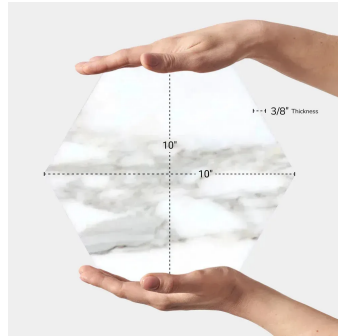

Calacatta Gold 10" Hexagon Honed Tile

[View Product](#)

| | |
|---------------------|---|
| SKU | ATTSC44G24HA |
| Item size | 10 inch (0.59 sq.ft) |
| Tile Finish | Honed |
| Coverage | 0.590 |
| Sold By | piece |
| Sq Ft Per Box | 2.950 |
| Tile Use | Outdoors, Indoor Walls, Light traffic floors, High traffic floors, Shower Walls, Shower Floor, Heat areas up to 150F, Commercial walls, Commercial Floors |
| Recommended Grout 1 | Laticrete Permacolor White |

| | |
|---------------------|------------------------|
| Material | Calacatta Gold Honed |
| Thickness | 3/8 inch |
| Mounting type | Loose |
| Priced By | piece |
| Pieces Per Box | 5 |
| Weight | 4 |
| Recommended thinset | Laticrete 254 Platinum |
| Country of Origin | China |