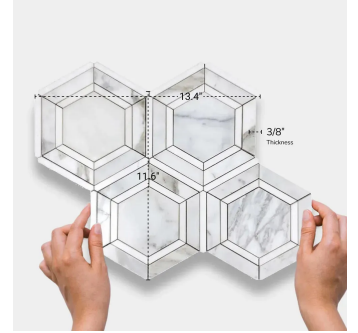

Calacatta Gold & Thassos 5" Hexagon Polished Mosaic Tile

[View Product](#)

SKU	ATTSC44G25A
Item size	11.6x13.4 inch
Tile Finish	Polished
Coverage	1.079
Sold By	sheet
Sq Ft Per Box	5.397
Tile Use	Outdoors, Indoor Walls, Light traffic floors, High traffic floors, Shower Walls, Shower Floor, Heat areas up to 150F, Commercial walls, Commercial Floors

Material	Calacatta Gold, Thassos
Thickness	3/8 inch
Mounting type	Mesh Mounted
Priced By	sheet
Pieces Per Box	5
Weight	5.28
Recommended thinset	Laticrete 254 Platinum
Country of Origin	China

Recommended Grout 1 Laticrete Permacolor White