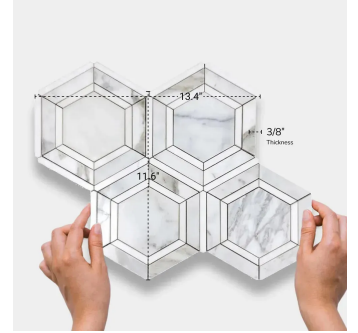

Calacatta Gold & Thassos 5" Hexagon Polished Mosaic Tile

[View Product](#)

SKU	ATTSC44G25A
Item size	11.6x13.4 inch
Tile Finish	Polished
Coverage	1.079
Sold By	sheet
Sq Ft Per Box	5.397
Tile Use	Outdoors, Indoor Walls, Light traffic floors, High traffic floors, Shower Walls, Shower Floor, Heat areas up to 150F, Commercial walls, Commercial Floors
Recommended Grout 1	Laticrete Permacolor White

Material	Calacatta Gold, Thassos
Thickness	3/8 inch
Mounting type	Mesh Mounted
Priced By	sheet
Pieces Per Box	5
Weight	5.28
Recommended thinset	Laticrete 254 Platinum
Country of Origin	China