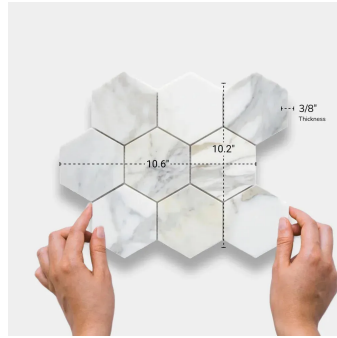

Calacatta Gold 4" Hexagon Honed Mosaic Tile

[View Product](#)

SKU	ATTSC44G46HA	Material	Calacatta Gold Honed
Item size	10.2x10.6 inch	Thickness	3/8 inch
Tile Finish	Honed	Mounting type	Mesh Mounted
Coverage	0.751	Priced By	sheet
Sold By	sheet	Pieces Per Box	5
Sq Ft Per Box	3.754	Weight	4
Tile Use	Outdoors, Indoor Walls, Light traffic floors, High traffic floors, Shower Walls, Shower Floor, Heat areas up to 150F, Commercial walls, Commercial Floors	Recommended thinset	Laticrete 254 Platinum
Recommended Grout 1	Laticrete Permacolor White	Country of Origin	China