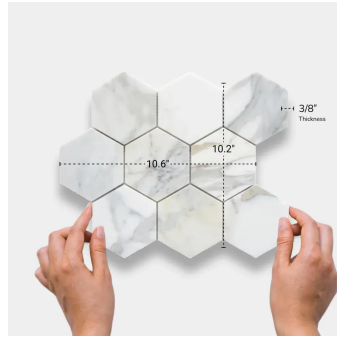

Calacatta Gold 4" Hexagon Honed Mosaic Tile

[View Product](#)

| | | | |
|---------------------|---|---------------------|------------------------|
| SKU | ATTSC44G46HA | Material | Calacatta Gold Honed |
| Item size | 10.2x10.6 inch | Thickness | 3/8 inch |
| Tile Finish | Honed | Mounting type | Mesh Mounted |
| Coverage | 0.751 | Priced By | sheet |
| Sold By | sheet | Pieces Per Box | 5 |
| Sq Ft Per Box | 3.754 | Weight | 4 |
| Tile Use | Outdoors, Indoor Walls, Light traffic floors, High traffic floors, Shower Walls, Shower Floor, Heat areas up to 150F, Commercial walls, Commercial Floors | Recommended thinset | Laticrete 254 Platinum |
| Recommended Grout 1 | Laticrete Permacolor White | Country of Origin | China |