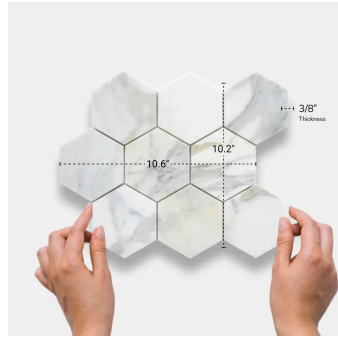

Calacatta Gold 4" Hexagon Honed Mosaic Tile

[View Product](#)

SKU	ATTSC44G46HA
Item size	10.2x10.6 inch
Tile Finish	Honed
Coverage	0.751
Sold By	sheet
Sq Ft Per Box	3.754
Tile Use	Outdoors, Indoor Walls, Light traffic floors, High traffic floors, Shower Walls, Shower Floor, Heat areas up to 150F, Commercial walls, Commercial Floors
Recommended Grout 1	Laticrete Permacolor White

Material	Calacatta Gold Honed
Thickness	3/8 inch
Mounting type	Mesh Mounted
Priced By	sheet
Pieces Per Box	5
Weight	4
Recommended thinset	Laticrete 254 Platinum
Country of Origin	China