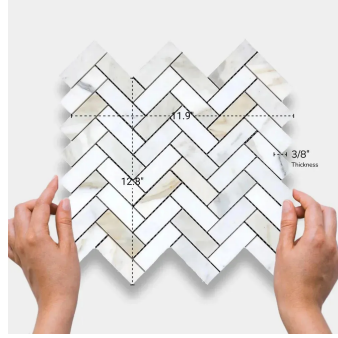

# Calacatta Gold 1x3" Herringbone Honed Mosaic Tile

[View Product](#)

SKU	ATTSC44H09HA	Material	Calacatta Gold Honed
Item size	11.9x12.8 inch	Thickness	3/8 inch
Tile Finish	Honed	Mounting type	Mesh Mounted
Coverage	1.058	Priced By	sheet
Sold By	sheet	Pieces Per Box	5
Sq Ft Per Box	5.289	Weight	4.2
Tile Use	Outdoors, Indoor Walls, Light traffic floors, High traffic floors, Shower Walls, Shower Floor, Heat areas up to 150F, Commercial walls, Commercial Floors	Recommended thinset	Laticrete 254 Platinum
Recommended Grout 1	Laticrete Permacolor White	Country of Origin	China