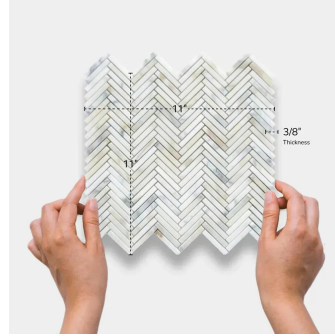

Calacatta Gold Herringbone Honed Mosaic Tile

[View Product](#)

SKU	ATTSC44H14A
Item size	11x11 inch
Tile Finish	Honed
Coverage	0.840
Sold By	sheet
Sq Ft Per Box	4.201
Tile Use	Outdoors, Indoor Walls, Light traffic floors, High traffic floors, Shower Walls, Shower Floor, Heat areas up to 150F, Commercial walls, Commercial Floors
Recommended Grout 1	Laticrete Permacolor White

Material	Calacatta Gold
Thickness	3/8 inch
Mounting type	Mesh Mounted
Priced By	sheet
Pieces Per Box	5
Weight	3.3
Recommended thinset	Laticrete 254 Platinum
Country of Origin	China