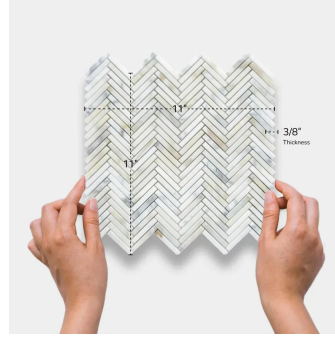

Calacatta Gold Herringbone Honed Mosaic Tile

[View Product](#)

SKU	ATTSC44H14A
Item size	11x11 inch
Tile Finish	Honed
Coverage	0.840
Sold By	sheet
Sq Ft Per Box	4.201
Tile Use	Outdoors, Indoor Walls, Light traffic floors, High traffic floors, Shower Walls, Shower Floor, Heat areas up to 150F, Commercial walls, Commercial Floors
Recommended Grout 1	Laticrete Permacolor White

Material	Calacatta Gold
Thickness	3/8 inch
Mounting type	Mesh Mounted
Priced By	sheet
Pieces Per Box	5
Weight	3.3
Recommended thinset	Laticrete 254 Platinum
Country of Origin	China