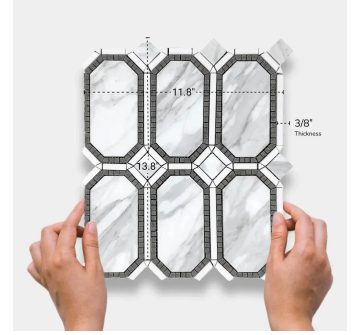

Calacatta Gold & Thassos & Lagos Azul Octagon Polished Mosaic Tile

[View Product](#)

SKU	ATTSC44OC01A
Item size	11.8x13.8 inch
Tile Finish	Honed
Coverage	1.131
Sold By	sheet
Sq Ft Per Box	5.654
Tile Use	Outdoors, Indoor Walls, Light traffic floors, High traffic floors, Shower Walls, Shower Floor, Heat areas up to 150F, Commercial walls, Commercial Floors

Recommended Grout 1 Laticrete Permacolor White

Material	Calacatta+Thassos+Lagos Azul
Thickness	3/8 inch
Mounting type	Mesh Mounted
Priced By	sheet
Pieces Per Box	5
Weight	5.28
Recommended thinset	Laticrete 254 Platinum
Country of Origin	China