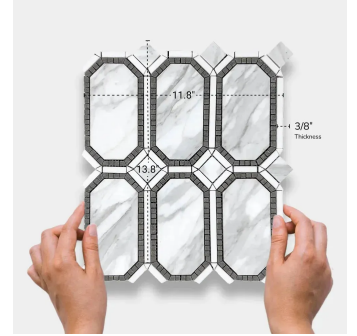

Calacatta Gold & Thassos & Lagos Azul Octagon Polished Mosaic Tile

[View Product](#)

SKU	ATTSC44OC01A
Item size	11.8x13.8 inch
Tile Finish	Honed
Coverage	1.131
Sold By	sheet
Sq Ft Per Box	5.654
Tile Use	Outdoors, Indoor Walls, Light traffic floors, High traffic floors, Shower Walls, Shower Floor, Heat areas up to 150F, Commercial walls, Commercial Floors

Material	Calacatta+Thassos+Lagos Azul
Thickness	3/8 inch
Mounting type	Mesh Mounted
Priced By	sheet
Pieces Per Box	5
Weight	5.28
Recommended thinset	Laticrete 254 Platinum
Country of Origin	China

Recommended Grout 1 Laticrete Permacolor White