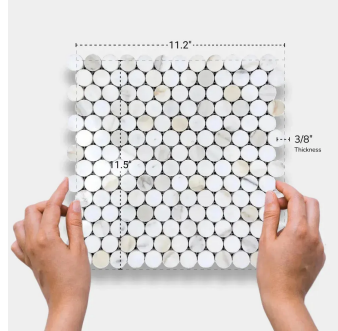

# Calacatta Gold 1" Penny Round Polished Marble Mosaic Tile

[View Product](#)

SKU	ATTSC44P12PA
Item size	11.2x11.5 inch
Tile Finish	Honed
Coverage	0.894
Sold By	sheet
Sq Ft Per Box	4.472
Tile Use	Outdoors, Indoor Walls, Light traffic floors, High traffic floors, Shower Walls, Shower Floor, Heat areas up to 150F, Commercial walls, Commercial Floors

Material	Calacatta Gold Polished
Thickness	3/8 inch
Mounting type	Mesh Mounted
Priced By	sheet
Pieces Per Box	5
Weight	4.4
Recommended thinset	Laticrete 254 Platinum
Country of Origin	China

Recommended Grout 1 Laticrete Permacolor White