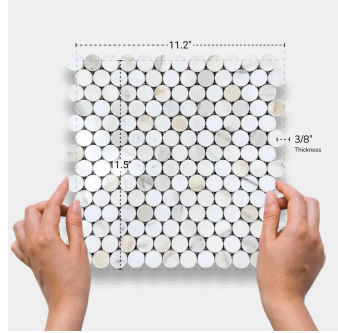

Calacatta Gold 1" Penny Round Polished Marble Mosaic Tile

[View Product](#)

SKU	ATTSC44P12PA
Item size	11.2x11.5 inch
Tile Finish	Honed
Coverage	0.894
Sold By	sheet
Sq Ft Per Box	4.472
Tile Use	Outdoors, Indoor Walls, Light traffic floors, High traffic floors, Shower Walls, Shower Floor, Heat areas up to 150F, Commercial walls, Commercial Floors

Material	Calacatta Gold Polished
Thickness	3/8 inch
Mounting type	Mesh Mounted
Priced By	sheet
Pieces Per Box	5
Weight	4.4
Recommended thinset	Laticrete 254 Platinum
Country of Origin	China

Recommended Grout 1 Laticrete Permacolor White