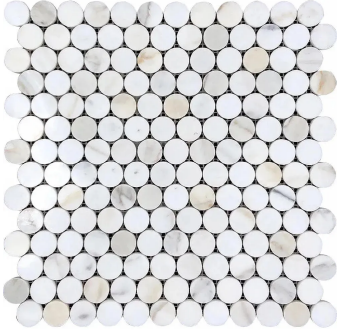

Calacatta Gold 1" Penny Round Polished Marble Mosaic Tile

[View Product](#)

SKU	ATTSC44P12PA
Item size	11.2x11.5 inch
Tile Finish	Honed
Coverage	0.894
Sold By	sheet
Sq Ft Per Box	4.472
Tile Use	Outdoors, Indoor Walls, Light traffic floors, High traffic floors, Shower Walls, Shower Floor, Heat areas up to 150F, Commercial walls, Commercial Floors

Material	Calacatta Gold Polished
Thickness	3/8 inch
Mounting type	Mesh Mounted
Priced By	sheet
Pieces Per Box	5
Weight	4.4
Recommended thinset	Laticrete 254 Platinum
Country of Origin	China

Recommended Grout 1 Laticrete Permacolor White