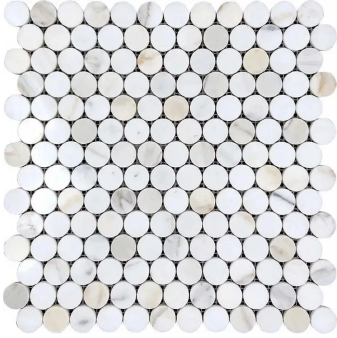

# Calacatta Gold 1" Penny Round Honed Marble Mosaic Tile

[View Product](#)

SKU	ATTSC44P14HA	Material	Calacatta Gold Honed
Item size	11.2x11.5 inch	Thickness	3/8 inch
Tile Finish	Honed	Mounting type	Mesh Mounted
Coverage	0.894	Priced By	sheet
Sold By	sheet	Pieces Per Box	5
Sq Ft Per Box	4.472	Weight	4.4
Tile Use	Outdoors, Indoor Walls, Light traffic floors, High traffic floors, Shower Walls, Shower Floor, Heat areas up to 150F, Commercial walls, Commercial Floors	Recommended thinset	Laticrete 254 Platinum
Recommended Grout 1	Laticrete Permacolor White	Country of Origin	China