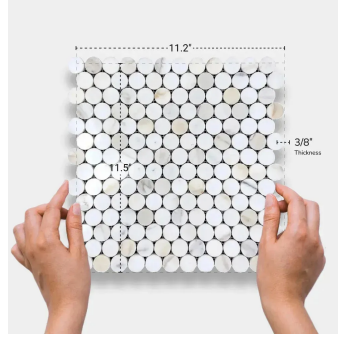

Calacatta Gold 1" Penny Round Honed Marble Mosaic Tile

[View Product](#)

SKU	ATTSC44P14HA
Item size	11.2x11.5 inch
Tile Finish	Honed
Coverage	0.894
Sold By	sheet
Sq Ft Per Box	4.472
Tile Use	Outdoors, Indoor Walls, Light traffic floors, High traffic floors, Shower Walls, Shower Floor, Heat areas up to 150F, Commercial walls, Commercial Floors

Material	Calacatta Gold Honed
Thickness	3/8 inch
Mounting type	Mesh Mounted
Priced By	sheet
Pieces Per Box	5
Weight	4.4
Recommended thinset	Laticrete 254 Platinum
Country of Origin	China

Recommended Grout 1 Laticrete Permacolor White