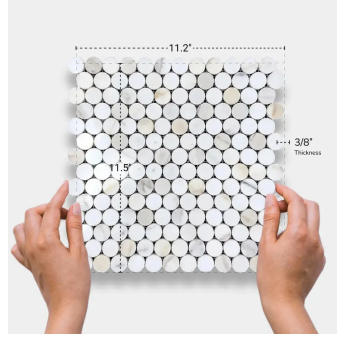

# Calacatta Gold 1" Penny Round Honed Marble Mosaic Tile

[View Product](#)

SKU	ATTSC44P14HA	Material	Calacatta Gold Honed
Item size	11.2x11.5 inch	Thickness	3/8 inch
Tile Finish	Honed	Mounting type	Mesh Mounted
Coverage	0.894	Priced By	sheet
Sold By	sheet	Pieces Per Box	5
Sq Ft Per Box	4.472	Weight	4.4
Tile Use	Outdoors, Indoor Walls, Light traffic floors, High traffic floors, Shower Walls, Shower Floor, Heat areas up to 150F, Commercial walls, Commercial Floors	Recommended thinset	Laticrete 254 Platinum
Recommended Grout 1	Laticrete Permacolor White	Country of Origin	China