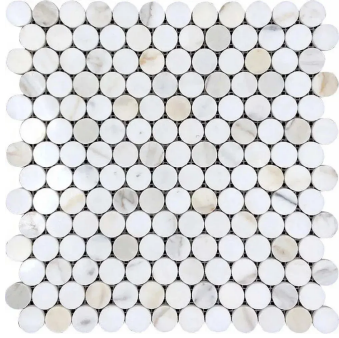

Calacatta Gold 1" Penny Round Honed Marble Mosaic Tile

[View Product](#)

SKU	ATTSC44P14HA
Item size	11.2x11.5 inch
Tile Finish	Honed
Coverage	0.894
Sold By	sheet
Sq Ft Per Box	4.472
Tile Use	Outdoors, Indoor Walls, Light traffic floors, High traffic floors, Shower Walls, Shower Floor, Heat areas up to 150F, Commercial walls, Commercial Floors

Material	Calacatta Gold Honed
Thickness	3/8 inch
Mounting type	Mesh Mounted
Priced By	sheet
Pieces Per Box	5
Weight	4.4
Recommended thinset	Laticrete 254 Platinum
Country of Origin	China

Recommended Grout 1 Laticrete Permacolor White