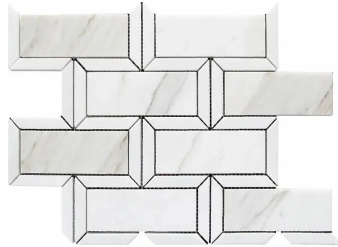

# Calacatta Gold & Thassos 2x5" Polished Mosaic Tile

[View Product](#)

SKU	ATTSC44R06A
Item size	9.6x12 inch
Tile Finish	Honed
Coverage	0.800
Sold By	sheet
Sq Ft Per Box	4.000
Tile Use	Outdoors, Indoor Walls, Light traffic floors, High traffic floors, Shower Walls, Shower Floor, Heat areas up to 150F, Commercial walls, Commercial Floors

Material	Calacatta Gold, Thassos
Thickness	3/8 inch
Mounting type	Mesh Mounted
Priced By	sheet
Pieces Per Box	5
Weight	3.5
Recommended thinset	Laticrete 254 Platinum
Country of Origin	China

Recommended Grout 1      Laticrete Permacolor White