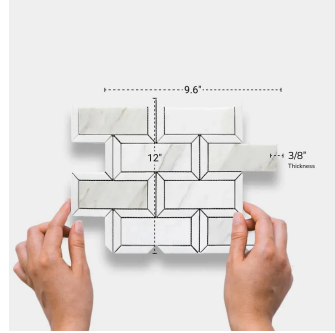

# Calacatta Gold & Thassos 2x5" Polished Mosaic Tile

[View Product](#)

SKU	ATTSC44R06A	Material	Calacatta Gold, Thassos
Item size	9.6x12 inch	Thickness	3/8 inch
Tile Finish	Honed	Mounting type	Mesh Mounted
Coverage	0.800	Priced By	sheet
Sold By	sheet	Pieces Per Box	5
Sq Ft Per Box	4.000	Weight	3.5
Tile Use	Outdoors, Indoor Walls, Light traffic floors, High traffic floors, Shower Walls, Shower Floor, Heat areas up to 150F, Commercial walls, Commercial Floors	Recommended thinset	Laticrete 254 Platinum
Recommended Grout 1	Laticrete Permacolor White	Country of Origin	China