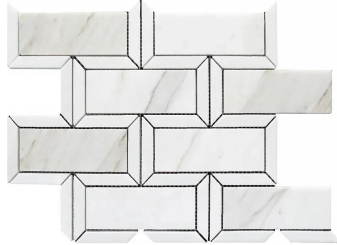

# Calacatta Gold & Thassos 2x5" Polished Mosaic Tile

[View Product](#)

SKU	ATTSC44R06A	Material	Calacatta Gold, Thassos
Item size	9.6x12 inch	Thickness	3/8 inch
Tile Finish	Honed	Mounting type	Mesh Mounted
Coverage	0.800	Priced By	sheet
Sold By	sheet	Pieces Per Box	5
Sq Ft Per Box	4.000	Weight	3.5
Tile Use	Outdoors, Indoor Walls, Light traffic floors, High traffic floors, Shower Walls, Shower Floor, Heat areas up to 150F, Commercial walls, Commercial Floors	Recommended thinset	Laticrete 254 Platinum
Recommended Grout 1	Laticrete Permacolor White	Country of Origin	China