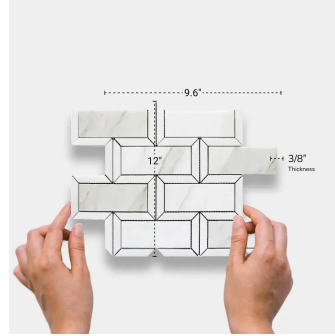

# Calacatta Gold & Thassos 2x5" Polished Mosaic Tile

[View Product](#)

SKU	ATTSC44R06A
Item size	9.6x12 inch
Tile Finish	Honed
Coverage	0.800
Sold By	sheet
Sq Ft Per Box	4.000
Tile Use	Outdoors, Indoor Walls, Light traffic floors, High traffic floors, Shower Walls, Shower Floor, Heat areas up to 150F, Commercial walls, Commercial Floors

Material	Calacatta Gold, Thassos
Thickness	3/8 inch
Mounting type	Mesh Mounted
Priced By	sheet
Pieces Per Box	5
Weight	3.5
Recommended thinset	Laticrete 254 Platinum
Country of Origin	China

Recommended Grout 1      Laticrete Permacolor White