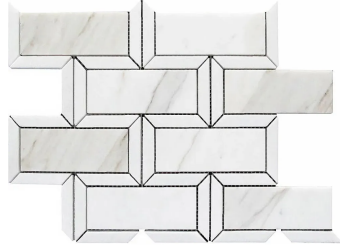

Calacatta Gold & Thassos 2x5" Polished Mosaic Tile

[View Product](#)

SKU	ATTSC44R06A	Material	Calacatta Gold, Thassos
Item size	9.6x12 inch	Thickness	3/8 inch
Tile Finish	Honed	Mounting type	Mesh Mounted
Coverage	0.800	Priced By	sheet
Sold By	sheet	Pieces Per Box	5
Sq Ft Per Box	4.000	Weight	3.5
Tile Use	Outdoors, Indoor Walls, Light traffic floors, High traffic floors, Shower Walls, Shower Floor, Heat areas up to 150F, Commercial walls, Commercial Floors	Recommended thinset	Laticrete 254 Platinum
Recommended Grout 1	Laticrete Permacolor White	Country of Origin	China