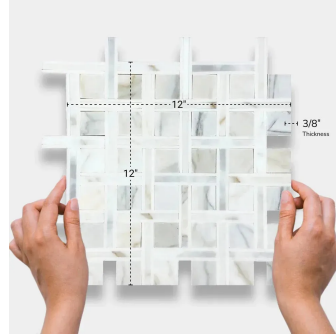

Calacatta Gold Polished Basket Weave Mosaic Tile

[View Product](#)

SKU	ATTSC44S13A
Item size	12x12 inch
Tile Finish	Honed
Coverage	1.000
Sold By	sheet
Sq Ft Per Box	5.000
Tile Use	Outdoors, Indoor Walls, Light traffic floors, High traffic floors, Shower Walls, Heat areas up to 150F, Commercial walls, Commercial Floors
Recommended Grout 1	Laticrete Permacolor Unsanded

Material	Calacatta Gold, Thassos
Thickness	3/8 inch
Mounting type	Mesh Mounted
Priced By	sheet
Pieces Per Box	5
Weight	5.28
Recommended thinset	Laticrete 254 Platinum
Country of Origin	China