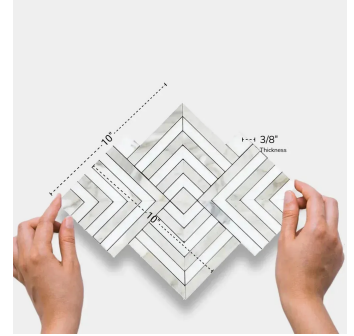

Cityscape Calacatta Gold & Thassos Polished Basketweave Mosaic Tile

[View Product](#)

SKU	ATTSC44S14A
Item size	10x10 inch
Tile Finish	Honed
Coverage	0.694
Sold By	sheet
Sq Ft Per Box	3.472
Tile Use	Outdoors, Indoor Walls, Light traffic floors, High traffic floors, Shower Walls, Shower Floor, Heat areas up to 150F, Commercial walls, Commercial Floors

Material	Calacatta Gold, Thassos
Thickness	3/8 inch
Mounting type	Mesh Mounted
Priced By	sheet
Pieces Per Box	5
Weight	3.5
Recommended thinset	Laticrete 254 Platinum
Country of Origin	China

Recommended Grout 1 Laticrete Permacolor White