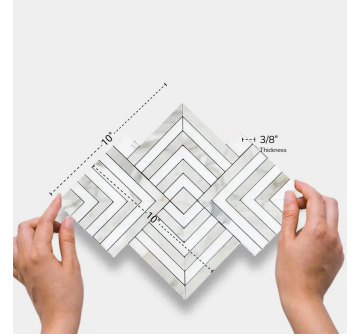

Cityscape Calacatta Gold & Thassos Polished Basketweave Mosaic Tile

[View Product](#)

SKU	ATTSC44S14A
Item size	10x10 inch
Tile Finish	Honed
Coverage	0.694
Sold By	sheet
Sq Ft Per Box	3.472
Tile Use	Outdoors, Indoor Walls, Light traffic floors, High traffic floors, Shower Walls, Shower Floor, Heat areas up to 150F, Commercial walls, Commercial Floors
Recommended Grout 1	Laticrete Permacolor White

Material	Calacatta Gold, Thassos
Thickness	3/8 inch
Mounting type	Mesh Mounted
Priced By	sheet
Pieces Per Box	5
Weight	3.5
Recommended thinset	Laticrete 254 Platinum
Country of Origin	China