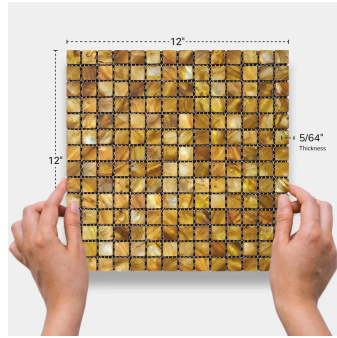

Gold Shell 1" Square Polished Mosaic Tile

[View Product](#)

SKU	ATSMA44001A
Item size	12x12 inch
Tile Finish	Polished
Coverage	1.000
Sold By	sheet
Sq Ft Per Box	20.000
Tile Use	Indoor Walls, Light traffic floors, Shower Walls, Heat areas up to 150F, Commercial walls

Material	Shell
Thickness	5/64 inch
Mounting type	Mesh Mounted
Priced By	sheet
Pieces Per Box	20
Weight	0.8
Recommended thinset	Laticrete 254 Platinum
Country of Origin	China

Recommended Grout 1 Laticrete Permacolor Unsanded White