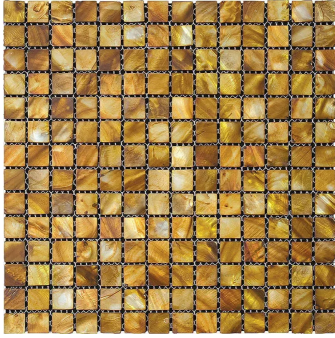

# Gold Shell 1" Square Polished Mosaic Tile

[View Product](#)

SKU	ATSMA44001A	Material	Shell
Item size	12x12 inch	Thickness	5/64 inch
Tile Finish	Polished	Mounting type	Mesh Mounted
Coverage	1.000	Priced By	sheet
Sold By	sheet	Pieces Per Box	20
Sq Ft Per Box	20.000	Weight	0.8
Tile Use	Indoor Walls, Light traffic floors, Shower Walls, Heat areas up to 150F, Commercial walls	Recommended thinset	Laticrete 254 Platinum
Recommended Grout 1	Laticrete Permacolor Unsanded White	Country of Origin	China