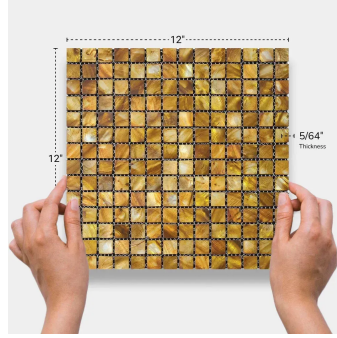

# Gold Shell 1" Square Polished Mosaic Tile

[View Product](#)

SKU	ATSMA44001A	Material	Shell
Item size	12x12 inch	Thickness	5/64 inch
Tile Finish	Polished	Mounting type	Mesh Mounted
Coverage	1.000	Priced By	sheet
Sold By	sheet	Pieces Per Box	20
Sq Ft Per Box	20.000	Weight	0.8
Tile Use	Indoor Walls, Light traffic floors, Shower Walls, Heat areas up to 150F, Commercial walls	Recommended thinset	Laticrete 254 Platinum
Recommended Grout 1	Laticrete Permacolor Unsanded White	Country of Origin	China