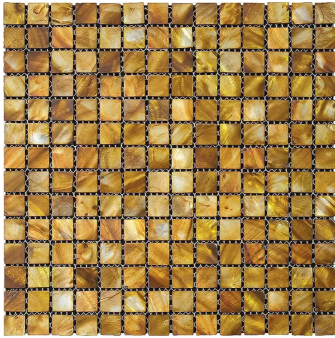

Gold Shell 1" Square Polished Mosaic Tile

[View Product](#)

SKU	ATSMA44001A
Item size	12x12 inch
Tile Finish	Polished
Coverage	1.000
Sold By	sheet
Sq Ft Per Box	20.000
Tile Use	Indoor Walls, Light traffic floors, Shower Walls, Heat areas up to 150F, Commercial walls

Material	Shell
Thickness	5/64 inch
Mounting type	Mesh Mounted
Priced By	sheet
Pieces Per Box	20
Weight	0.8
Recommended thinset	Laticrete 254 Platinum
Country of Origin	China

Recommended Grout 1 Laticrete Permacolor Unsanded White