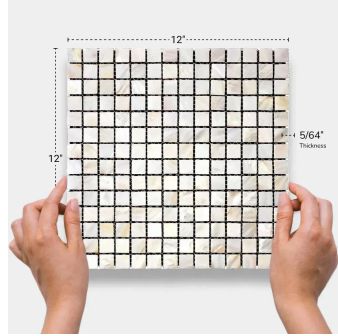

White Shell Square Polished Mosaic Tile

[View Product](#)

SKU	ATSMA44002A	Material	Shell
Item size	12x12 inch	Thickness	5/64 inch
Tile Finish	Polished	Mounting type	Mesh Mounted
Coverage	1.000	Priced By	sheet
Sold By	sheet	Pieces Per Box	20
Sq Ft Per Box	20.000	Weight	0.76
Tile Use	Indoor Walls, Light traffic floors, Shower Walls, Heat areas up to 150F, Commercial walls	Recommended thinset	Laticrete 254 Platinum
Recommended Grout 1	Laticrete Permacolor Unsanded White	Country of Origin	China