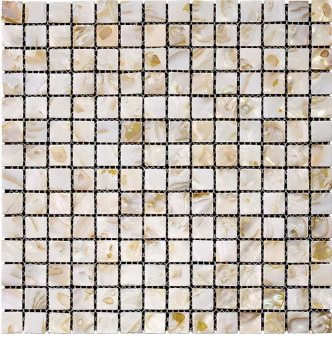

## Cream Shell 1" Square Polished Mosaic

[View Product](#)

SKU	ATSMA44003A	Material	Shell
Item size	12x12 inch	Thickness	5/64 inch
Tile Finish	Polished	Mounting type	Mesh Mounted
Coverage	1.000	Priced By	sheet
Sold By	sheet	Pieces Per Box	20
Sq Ft Per Box	20.000	Weight	0.75
Tile Use	Indoor Walls, Light traffic floors, Shower Walls, Heat areas up to 150F, Commercial walls	Recommended thinset	Laticrete 254 Platinum
Recommended Grout 1	Laticrete Permacolor Unsanded White	Country of Origin	China