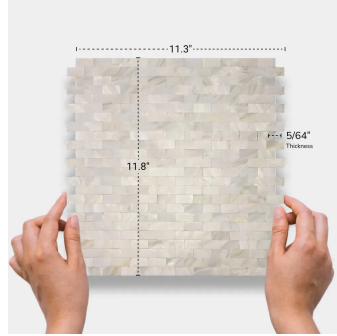

White Shell 1" Mini Brick Polished Mosaic Tile

[View Product](#)

SKU	ATSMA44004A	Material	Shell
Item size	11.3x11.8 inch	Thickness	5/64 inch
Tile Finish	Polished	Mounting type	Mesh Mounted
Coverage	0.926	Priced By	sheet
Sold By	sheet	Pieces Per Box	20
Sq Ft Per Box	18.519	Weight	0.76
Tile Use	Indoor Walls, Light traffic floors, Shower Walls, Heat areas up to 150F, Commercial walls	Recommended thinset	Laticrete 254 Platinum
Recommended Grout 1	Laticrete Permacolor Unsanded White	Country of Origin	China