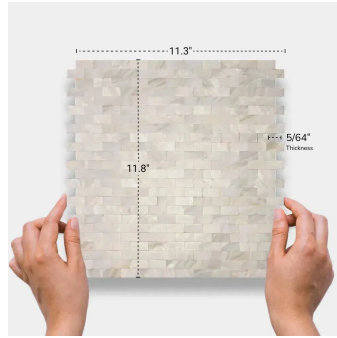

# White Shell 1" Mini Brick Polished Mosaic Tile

[View Product](#)

SKU	ATSMA44004A
Item size	11.3x11.8 inch
Tile Finish	Polished
Coverage	0.926
Sold By	sheet
Sq Ft Per Box	18.519
Tile Use	Indoor Walls, Light traffic floors, Shower Walls, Heat areas up to 150F, Commercial walls

Material	Shell
Thickness	5/64 inch
Mounting type	Mesh Mounted
Priced By	sheet
Pieces Per Box	20
Weight	0.76
Recommended thinset	Laticrete 254 Platinum
Country of Origin	China

Recommended Grout 1      Laticrete Permacolor  
Unsanded White