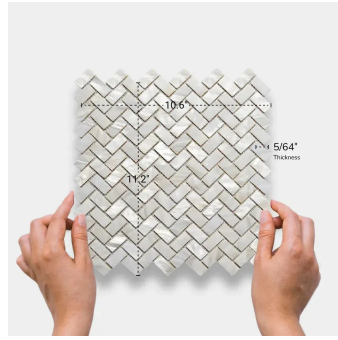

# White Shell Herringbone Polished Mosaic Tile

[View Product](#)

SKU	ATSMA44005A
Item size	10.6x11.2 inch
Tile Finish	Polished
Coverage	0.824
Sold By	sheet
Sq Ft Per Box	16.489
Tile Use	Indoor Walls, Light traffic floors, Shower Walls, Heat areas up to 150F, Commercial walls

Material	Shell
Thickness	5/64 inch
Mounting type	Mesh Mounted
Priced By	sheet
Pieces Per Box	20
Weight	0.8
Recommended thinset	Laticrete 254 Platinum
Country of Origin	China

Recommended Grout 1      Laticrete Permacolor Unsanded White