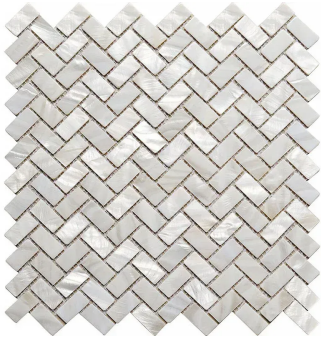

# White Shell Herringbone Polished Mosaic Tile

[View Product](#)

SKU	ATSMA44005A
Item size	10.6x11.2 inch
Tile Finish	Polished
Coverage	0.824
Sold By	sheet
Sq Ft Per Box	16.489
Tile Use	Indoor Walls, Light traffic floors, Shower Walls, Heat areas up to 150F, Commercial walls

Material	Shell
Thickness	5/64 inch
Mounting type	Mesh Mounted
Priced By	sheet
Pieces Per Box	20
Weight	0.8
Recommended thinset	Laticrete 254 Platinum
Country of Origin	China

Recommended Grout 1      Laticrete Permacolor Unsanded White