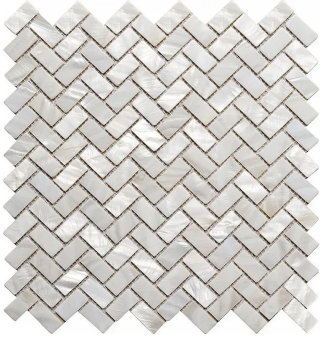

White Shell Herringbone Polished Mosaic Tile

[View Product](#)

SKU	ATSMA44005A	Material	Shell
Item size	10.6x11.2 inch	Thickness	5/64 inch
Tile Finish	Polished	Mounting type	Mesh Mounted
Coverage	0.824	Priced By	sheet
Sold By	sheet	Pieces Per Box	20
Sq Ft Per Box	16.489	Weight	0.8
Tile Use	Indoor Walls, Light traffic floors, Shower Walls, Heat areas up to 150F, Commercial walls	Recommended thinset	Laticrete 254 Platinum
Recommended Grout 1	Laticrete Permacolor Unsanded White	Country of Origin	China