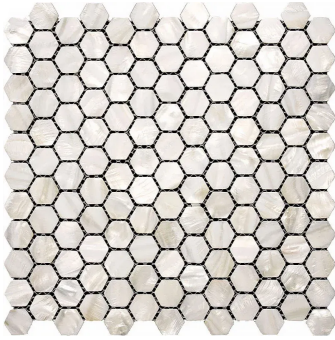

White Shell 1" Hexagon Polished Mosaic Tile

[View Product](#)

SKU	ATSMA44007A	Material	Shell
Item size	11.6x11.6 inch	Thickness	5/64 inch
Tile Finish	Polished	Mounting type	Mesh Mounted
Coverage	0.934	Priced By	sheet
Sold By	sheet	Pieces Per Box	20
Sq Ft Per Box	18.689	Weight	0.8
Tile Use	Indoor Walls, Light traffic floors, Shower Walls, Heat areas up to 150F, Commercial walls	Recommended thinset	Laticrete 254 Platinum
Recommended Grout 1	Laticrete Permacolor Unsanded White	Country of Origin	China