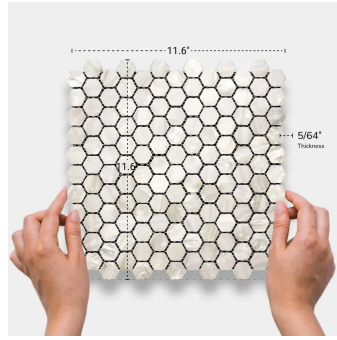

White Shell 1" Hexagon Polished Mosaic Tile

[View Product](#)

SKU	ATSMA44007A	Material	Shell
Item size	11.6x11.6 inch	Thickness	5/64 inch
Tile Finish	Polished	Mounting type	Mesh Mounted
Coverage	0.934	Priced By	sheet
Sold By	sheet	Pieces Per Box	20
Sq Ft Per Box	18.689	Weight	0.8
Tile Use	Indoor Walls, Light traffic floors, Shower Walls, Heat areas up to 150F, Commercial walls	Recommended thinset	Laticrete 254 Platinum
Recommended Grout 1	Laticrete Permacolor Unsanded White	Country of Origin	China