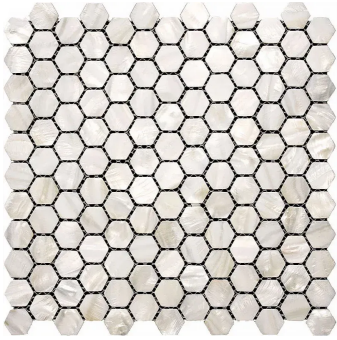

White Shell 1" Hexagon Polished Mosaic Tile

[View Product](#)

SKU	ATSMA44007A	Material	Shell
Item size	11.6x11.6 inch	Thickness	5/64 inch
Tile Finish	Polished	Mounting type	Mesh Mounted
Coverage	0.934	Priced By	sheet
Sold By	sheet	Pieces Per Box	20
Sq Ft Per Box	18.689	Weight	0.8
Tile Use	Indoor Walls, Light traffic floors, Shower Walls, Heat areas up to 150F, Commercial walls	Recommended thinset	Laticrete 254 Platinum
Recommended Grout 1	Laticrete Permacolor Unsanded White	Country of Origin	China