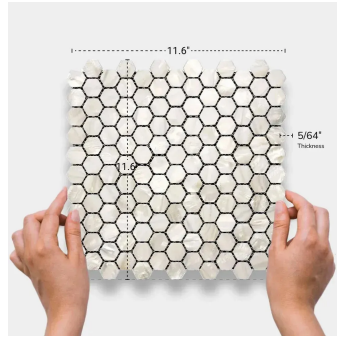

# White Shell 1" Hexagon Polished Mosaic Tile

[View Product](#)

SKU	ATSMA44007A
Item size	11.6x11.6 inch
Tile Finish	Polished
Coverage	0.934
Sold By	sheet
Sq Ft Per Box	18.689
Tile Use	Indoor Walls, Light traffic floors, Shower Walls, Heat areas up to 150F, Commercial walls

Material	Shell
Thickness	5/64 inch
Mounting type	Mesh Mounted
Priced By	sheet
Pieces Per Box	20
Weight	0.8
Recommended thinset	Laticrete 254 Platinum
Country of Origin	China

Recommended Grout 1      Laticrete Permacolor Unsanded White