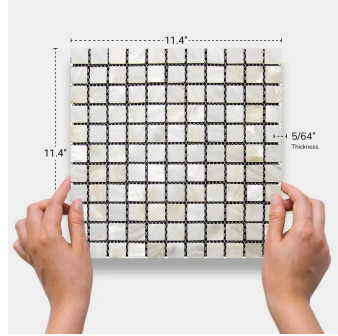

White Shell 1" Square Polished Mosaic Tile

[View Product](#)

SKU	ATSMA44008A
Item size	11.4x11.4 inch
Tile Finish	Polished
Coverage	0.903
Sold By	sheet
Sq Ft Per Box	18.050
Tile Use	Indoor Walls, Light traffic floors, Shower Walls, Heat areas up to 150F, Commercial walls

Material	Shell
Thickness	5/64 inch
Mounting type	Mesh Mounted
Priced By	sheet
Pieces Per Box	20
Weight	0.8
Recommended thinset	Laticrete 254 Platinum
Country of Origin	China

Recommended Grout 1 Laticrete Permacolor Unsanded White