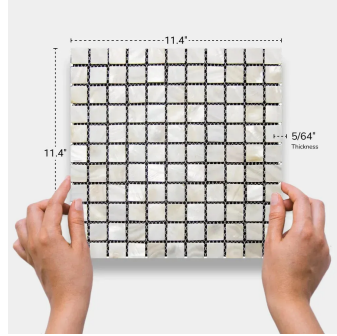

# White Shell 1" Square Polished Mosaic Tile

[View Product](#)

SKU	ATSMA44008A	Material	Shell
Item size	11.4x11.4 inch	Thickness	5/64 inch
Tile Finish	Polished	Mounting type	Mesh Mounted
Coverage	0.903	Priced By	sheet
Sold By	sheet	Pieces Per Box	20
Sq Ft Per Box	18.050	Weight	0.8
Tile Use	Indoor Walls, Light traffic floors, Shower Walls, Heat areas up to 150F, Commercial walls	Recommended thinset	Laticrete 254 Platinum
Recommended Grout 1	Laticrete Permacolor Unsanded White	Country of Origin	China