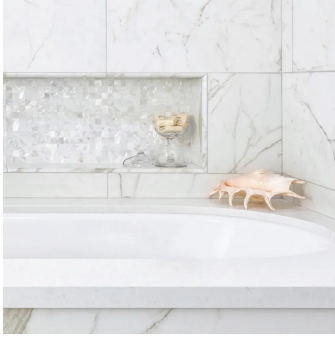

White Shell 1x1 Square Polished Mosaic Tile

[View Product](#)

SKU	ATSMA44009A	Material	Shell
Item size	11.8x11.8 inch	Thickness	5/64 inch
Tile Finish	Polished	Mounting type	Mesh Mounted
Coverage	0.967	Priced By	sheet
Sold By	sheet	Pieces Per Box	20
Sq Ft Per Box	19.339	Weight	0.8
Tile Use	Indoor Walls, Light traffic floors, Shower Walls, Heat areas up to 150F, Commercial walls	Recommended thinset	Laticrete 254 Platinum
Recommended Grout 1	Laticrete Permacolor Unsanded White	Country of Origin	China