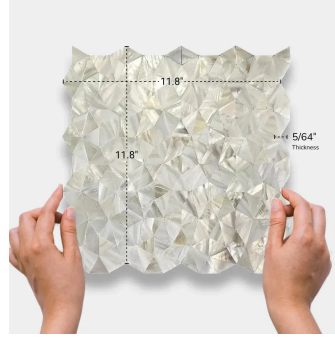

# White Shell Triangula Polished Mosaic Tile

[View Product](#)

SKU	ATSMA44010A	Material	Shell
Item size	11.8x11.8 inch	Thickness	5/64 inch
Tile Finish	Polished	Mounting type	Mesh Mounted
Coverage	0.967	Priced By	sheet
Sold By	sheet	Pieces Per Box	20
Sq Ft Per Box	19.339	Weight	0.85
Tile Use	Indoor Walls, Light traffic floors, Shower Walls, Heat areas up to 150F, Commercial walls	Recommended thinset	Laticrete 254 Platinum
Recommended Grout 1	Laticrete Permacolor Unsanded White	Country of Origin	China