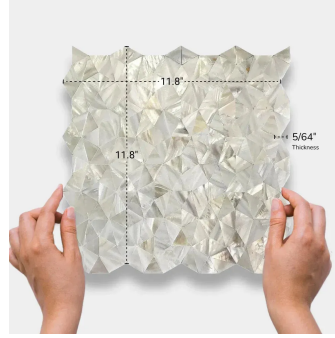

White Shell Triangula Polished Mosaic Tile

[View Product](#)

SKU	ATSMA44010A	Material	Shell
Item size	11.8x11.8 inch	Thickness	5/64 inch
Tile Finish	Polished	Mounting type	Mesh Mounted
Coverage	0.967	Priced By	sheet
Sold By	sheet	Pieces Per Box	20
Sq Ft Per Box	19.339	Weight	0.85
Tile Use	Indoor Walls, Light traffic floors, Shower Walls, Heat areas up to 150F, Commercial walls	Recommended thinset	Laticrete 254 Platinum
Recommended Grout 1	Laticrete Permacolor Unsanded White	Country of Origin	China