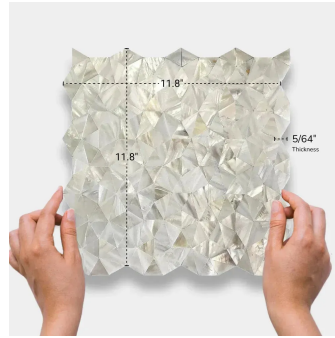

# White Shell Triangula Polished Mosaic Tile

[View Product](#)

SKU	ATSMA44010A
Item size	11.8x11.8 inch
Tile Finish	Polished
Coverage	0.967
Sold By	sheet
Sq Ft Per Box	19.339
Tile Use	Indoor Walls, Light traffic floors, Shower Walls, Heat areas up to 150F, Commercial walls

Material	Shell
Thickness	5/64 inch
Mounting type	Mesh Mounted
Priced By	sheet
Pieces Per Box	20
Weight	0.85
Recommended thinset	Laticrete 254 Platinum
Country of Origin	China

Recommended Grout 1      Laticrete Permacolor Unsanded White