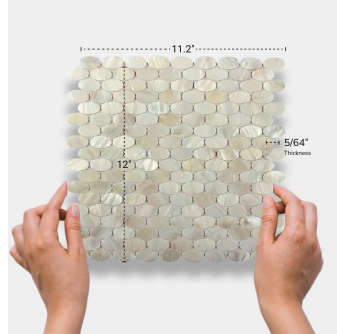

White Shell Oval Polished Mosaic Tile

[View Product](#)

SKU	ATSMA44011A	Material	Shell
Item size	11.2x12 inch	Thickness	5/64 inch
Tile Finish	Polished	Mounting type	Mesh Mounted
Coverage	0.933	Priced By	sheet
Sold By	sheet	Pieces Per Box	20
Sq Ft Per Box	18.667	Weight	0.75
Tile Use	Indoor Walls, Light traffic floors, Shower Walls, Heat areas up to 150F, Commercial walls	Recommended thinset	Laticrete 254 Platinum
Recommended Grout 1	Laticrete Permacolor Unsanded White	Country of Origin	China