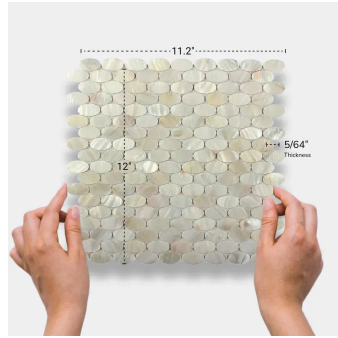

# White Shell Oval Polished Mosaic Tile

[View Product](#)

SKU	ATSMA44011A
Item size	11.2x12 inch
Tile Finish	Polished
Coverage	0.933
Sold By	sheet
Sq Ft Per Box	18.667
Tile Use	Indoor Walls, Light traffic floors, Shower Walls, Heat areas up to 150F, Commercial walls

Material	Shell
Thickness	5/64 inch
Mounting type	Mesh Mounted
Priced By	sheet
Pieces Per Box	20
Weight	0.75
Recommended thinset	Laticrete 254 Platinum
Country of Origin	China

Recommended Grout 1      Laticrete Permacolor Unsanded White