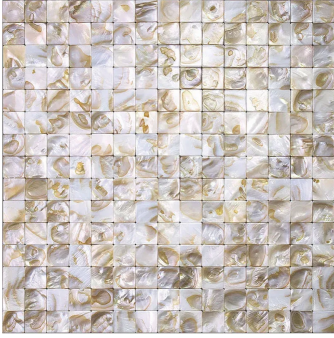

Cream Shell Square Polished Mosaic Tile

[View Product](#)

SKU	ATSMA44012A	Material	Shell
Item size	11.8x11.8 inch	Thickness	5/64 inch
Tile Finish	Polished	Mounting type	Mesh Mounted
Coverage	0.967	Priced By	sheet
Sold By	sheet	Pieces Per Box	20
Sq Ft Per Box	19.339	Weight	0.85
Tile Use	Indoor Walls, Light traffic floors, Shower Walls, Heat areas up to 150F, Commercial walls	Recommended thinset	Laticrete 254 Platinum
Recommended Grout 1	Laticrete Permacolor Unsanded White	Country of Origin	China