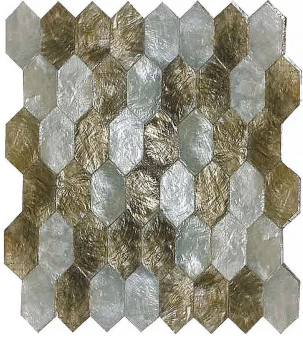

Shell Picket Polished Mosaic Tile

[View Product](#)

SKU	ATSMA44015A	Material	Shell
Item size	10.4x11 inch	Thickness	5/64 inch
Tile Finish	Polished	Mounting type	Mesh Mounted
Coverage	0.794	Priced By	sheet
Sold By	sheet	Pieces Per Box	20
Sq Ft Per Box	15.889	Weight	0.85
Tile Use	Indoor Walls, Shower Walls, Heat areas up to 150F, Commercial walls	Recommended thinset	Laticrete 254 Platinum
Recommended Grout 1	Laticrete Permacolor Unsanded White	Country of Origin	China