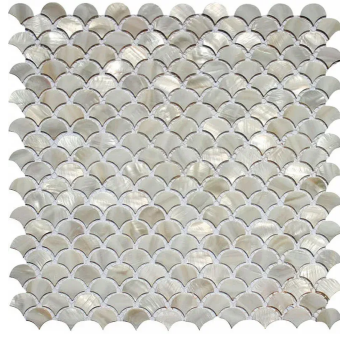

## White Shell Scale Polished Mosaic Tile

[View Product](#)

SKU	ATSMA44016A
Item size	11.8x11.8 inch
Tile Finish	Polished
Coverage	0.967
Sold By	sheet
Sq Ft Per Box	19.339
Tile Use	Indoor Walls, Light traffic floors, Shower Walls, Heat areas up to 150F, Commercial walls
Recommended Grout 1	Laticrete Permacolor Unsanded White

Material	Shell
Thickness	5/32 inch
Mounting type	Mesh Mounted
Priced By	sheet
Pieces Per Box	20
Weight	0.75
Recommended thinset	Laticrete 254 Platinum
Country of Origin	China