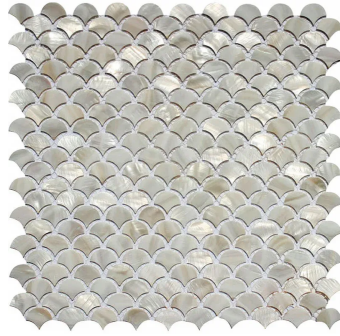

# White Shell Scale Polished Mosaic Tile

[View Product](#)

SKU	ATSMA44016A
Item size	11.8x11.8 inch
Tile Finish	Polished
Coverage	0.967
Sold By	sheet
Sq Ft Per Box	19.339
Tile Use	Indoor Walls, Light traffic floors, Shower Walls, Heat areas up to 150F, Commercial walls
Recommended Grout 1	Laticrete Permacolor Unsanded White

Material	Shell
Thickness	5/32 inch
Mounting type	Mesh Mounted
Priced By	sheet
Pieces Per Box	20
Weight	0.75
Recommended thinset	Laticrete 254 Platinum
Country of Origin	China