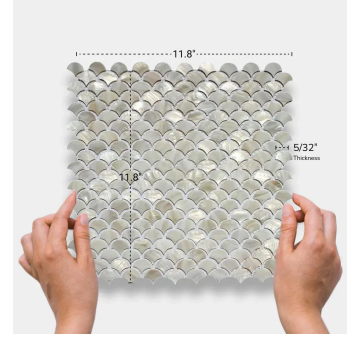

## White Shell Scale Polished Mosaic Tile

[View Product](#)

SKU	ATSMA44016A
Item size	11.8x11.8 inch
Tile Finish	Polished
Coverage	0.967
Sold By	sheet
Sq Ft Per Box	19.339
Tile Use	Indoor Walls, Light traffic floors, Shower Walls, Heat areas up to 150F, Commercial walls
Recommended Grout 1	Laticrete Permacolor Unsanded White

Material	Shell
Thickness	5/32 inch
Mounting type	Mesh Mounted
Priced By	sheet
Pieces Per Box	20
Weight	0.75
Recommended thinset	Laticrete 254 Platinum
Country of Origin	China