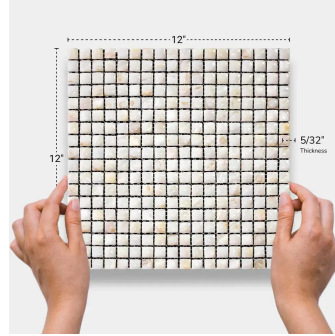

# White Shell Mini Square 3D Polished Mosaic Tile

[View Product](#)

SKU	ATSME44001BA
Item size	12x12 inch
Tile Finish	Polished
Coverage	1.000
Sold By	sheet
Sq Ft Per Box	20.000
Tile Use	Indoor Walls, Light traffic floors, Shower Walls, Heat areas up to 150F, Commercial walls
Recommended Grout 1	Laticrete Permacolor Unsanded White

Material	Shell
Thickness	5/32 inch
Mounting type	Mesh Mounted
Priced By	sheet
Pieces Per Box	20
Weight	1.6
Recommended thinset	Laticrete 254 Platinum
Country of Origin	China