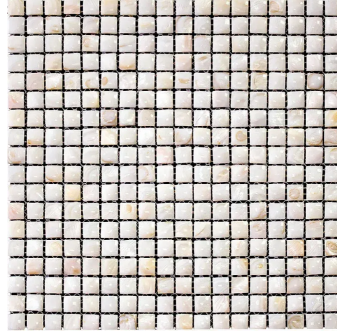

White Shell Mini Square 3D Polished Mosaic Tile

[View Product](#)

| | |
|---------------------|---|
| SKU | ATSME44001BA |
| Item size | 12x12 inch |
| Tile Finish | Polished |
| Coverage | 1.000 |
| Sold By | sheet |
| Sq Ft Per Box | 20.000 |
| Tile Use | Indoor Walls, Light traffic floors, Shower Walls, Heat areas up to 150F, Commercial walls |
| Recommended Grout 1 | Laticrete Permacolor Unsanded White |

| | |
|---------------------|------------------------|
| Material | Shell |
| Thickness | 5/32 inch |
| Mounting type | Mesh Mounted |
| Priced By | sheet |
| Pieces Per Box | 20 |
| Weight | 1.6 |
| Recommended thinset | Laticrete 254 Platinum |
| Country of Origin | China |