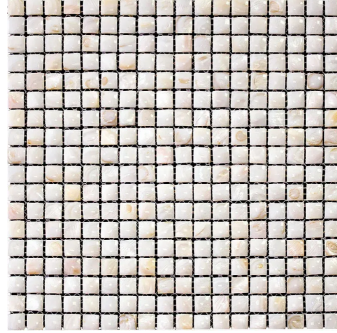

White Shell Mini Square 3D Polished Mosaic Tile

[View Product](#)

SKU	ATSME44001BA
Item size	12x12 inch
Tile Finish	Polished
Coverage	1.000
Sold By	sheet
Sq Ft Per Box	20.000
Tile Use	Indoor Walls, Light traffic floors, Shower Walls, Heat areas up to 150F, Commercial walls
Recommended Grout 1	Laticrete Permacolor Unsanded White

Material	Shell
Thickness	5/32 inch
Mounting type	Mesh Mounted
Priced By	sheet
Pieces Per Box	20
Weight	1.6
Recommended thinset	Laticrete 254 Platinum
Country of Origin	China