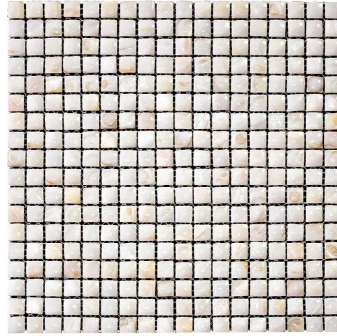

# White Shell Mini Square 3D Polished Mosaic Tile

[View Product](#)

SKU	ATSME44001BA
Item size	12x12 inch
Tile Finish	Polished
Coverage	1.000
Sold By	sheet
Sq Ft Per Box	20.000
Tile Use	Indoor Walls, Light traffic floors, Shower Walls, Heat areas up to 150F, Commercial walls
Recommended Grout 1	Laticrete Permacolor Unsanded White

Material	Shell
Thickness	5/32 inch
Mounting type	Mesh Mounted
Priced By	sheet
Pieces Per Box	20
Weight	1.6
Recommended thinset	Laticrete 254 Platinum
Country of Origin	China