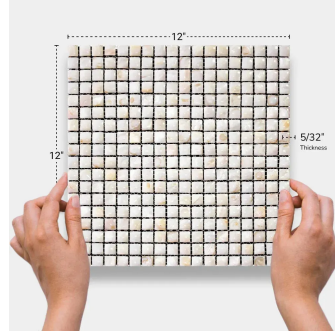

White Shell Mini Square 3D Polished Mosaic Tile

[View Product](#)

| | |
|---------------------|---|
| SKU | ATSME44001BA |
| Item size | 12x12 inch |
| Tile Finish | Polished |
| Coverage | 1.000 |
| Sold By | sheet |
| Sq Ft Per Box | 20.000 |
| Tile Use | Indoor Walls, Light traffic floors, Shower Walls, Heat areas up to 150F, Commercial walls |
| Recommended Grout 1 | Laticrete Permacolor Unsanded White |

| | |
|---------------------|------------------------|
| Material | Shell |
| Thickness | 5/32 inch |
| Mounting type | Mesh Mounted |
| Priced By | sheet |
| Pieces Per Box | 20 |
| Weight | 1.6 |
| Recommended thinset | Laticrete 254 Platinum |
| Country of Origin | China |