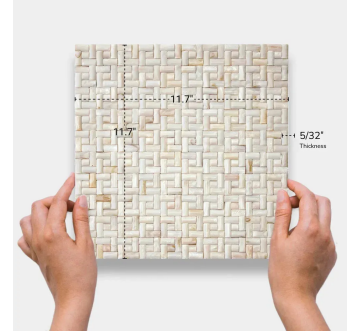

White Shell Brick & Square 3D Polished Mosaic Tile

[View Product](#)

SKU	ATSME44004A
Item size	11.7x11.7 inch
Tile Finish	Polished
Coverage	0.951
Sold By	sheet
Sq Ft Per Box	19.013
Tile Use	Indoor Walls, Light traffic floors, Shower Walls, Heat areas up to 150F, Commercial walls

Material	Shell
Thickness	5/32 inch
Mounting type	Mesh Mounted
Priced By	sheet
Pieces Per Box	20
Weight	1.6
Recommended thinset	Laticrete 254 Platinum
Country of Origin	China

Recommended Grout 1 Laticrete Permacolor Unsanded White