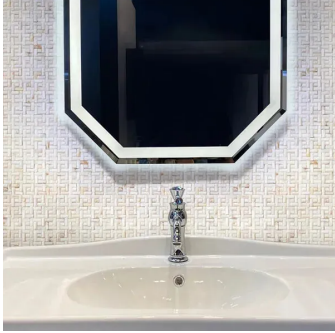

White Shell Brick & Square 3D Polished Mosaic Tile

[View Product](#)

SKU	ATSME44004A
Item size	11.7x11.7 inch
Tile Finish	Polished
Coverage	0.951
Sold By	sheet
Sq Ft Per Box	19.013
Tile Use	Indoor Walls, Light traffic floors, Shower Walls, Heat areas up to 150F, Commercial walls

Material	Shell
Thickness	5/32 inch
Mounting type	Mesh Mounted
Priced By	sheet
Pieces Per Box	20
Weight	1.6
Recommended thinset	Laticrete 254 Platinum
Country of Origin	China

Recommended Grout 1 Laticrete Permacolor Unsanded White