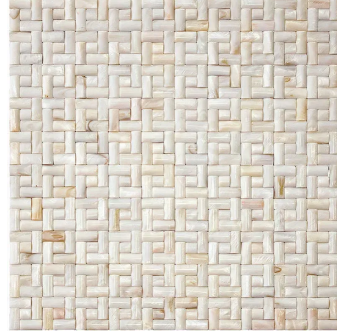

White Shell Brick & Square 3D Polished Mosaic Tile

[View Product](#)

SKU	ATSME44004A
Item size	11.7x11.7 inch
Tile Finish	Polished
Coverage	0.951
Sold By	sheet
Sq Ft Per Box	19.013
Tile Use	Indoor Walls, Light traffic floors, Shower Walls, Heat areas up to 150F, Commercial walls

Material	Shell
Thickness	5/32 inch
Mounting type	Mesh Mounted
Priced By	sheet
Pieces Per Box	20
Weight	1.6
Recommended thinset	Laticrete 254 Platinum
Country of Origin	China

Recommended Grout 1 Laticrete Permacolor Unsanded White