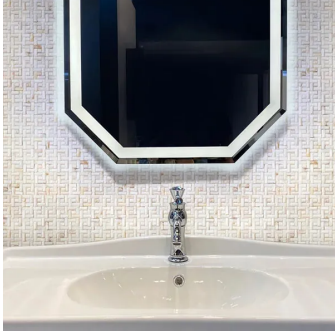

# White Shell Brick & Square 3D Polished Mosaic Tile

[View Product](#)

SKU	ATSME44004A
Item size	11.7x11.7 inch
Tile Finish	Polished
Coverage	0.951
Sold By	sheet
Sq Ft Per Box	19.013
Tile Use	Indoor Walls, Light traffic floors, Shower Walls, Heat areas up to 150F, Commercial walls

Material	Shell
Thickness	5/32 inch
Mounting type	Mesh Mounted
Priced By	sheet
Pieces Per Box	20
Weight	1.6
Recommended thinset	Laticrete 254 Platinum
Country of Origin	China

Recommended Grout 1      Laticrete Permacolor Unsanded White