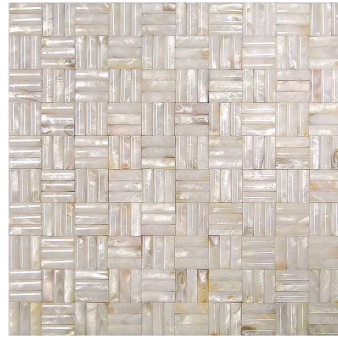

White Shell Brick 3D Polished Mosaic Tile

[View Product](#)

SKU	ATSME44005A
Item size	11.8x11.8 inch
Tile Finish	Polished
Coverage	0.967
Sold By	sheet
Sq Ft Per Box	19.339
Tile Use	Indoor Walls, Light traffic floors, Shower Walls, Heat areas up to 150F, Commercial walls
Recommended Grout 1	Laticrete Permacolor Unsanded White

Material	Shell
Thickness	5/32 inch
Mounting type	Mesh Mounted
Priced By	sheet
Pieces Per Box	20
Weight	1.6
Recommended thinset	Laticrete 254 Platinum
Country of Origin	China