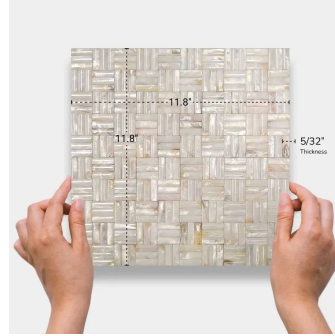

White Shell Brick 3D Polished Mosaic Tile

[View Product](#)

SKU	ATSME44005A
Item size	11.8x11.8 inch
Tile Finish	Polished
Coverage	0.967
Sold By	sheet
Sq Ft Per Box	19.339
Tile Use	Indoor Walls, Light traffic floors, Shower Walls, Heat areas up to 150F, Commercial walls

Material	Shell
Thickness	5/32 inch
Mounting type	Mesh Mounted
Priced By	sheet
Pieces Per Box	20
Weight	1.6
Recommended thinset	Laticrete 254 Platinum
Country of Origin	China

Recommended Grout 1 Laticrete Permacolor Unsanded White