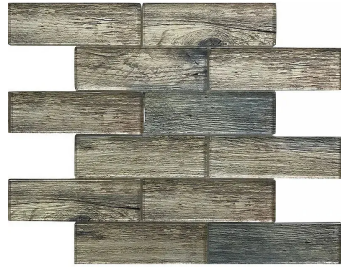

# Woodland Blue Glass Subway Glossy Mosaic Tile

[View Product](#)

SKU	ATSRA4401A
Item size	11.8x11.8 inch
Tile Finish	Glossy
Coverage	0.967
Sold By	sheet
Sq Ft Per Box	4.835
Tile Use	Indoor Walls, Light traffic floors, Shower Walls, Heat areas up to 150F, Commercial walls
Recommended Grout 1	Laticrete Permacolor White

Material	Glass
Thickness	5/16 inch
Mounting type	Mesh Mounted
Priced By	sheet
Pieces Per Box	5
Weight	3.75
Recommended thinset	Laticrete Glass Tile Adhesive
Country of Origin	China