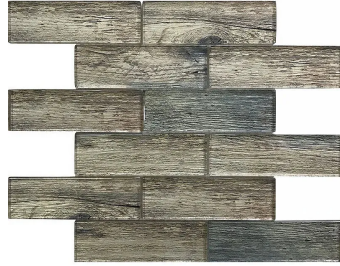

Woodland Blue Glass Subway Glossy Mosaic Tile

[View Product](#)

SKU	ATSRA4401A
Item size	11.8x11.8 inch
Tile Finish	Glossy
Coverage	0.967
Sold By	sheet
Sq Ft Per Box	4.835
Tile Use	Indoor Walls, Light traffic floors, Shower Walls, Heat areas up to 150F, Commercial walls
Recommended Grout 1	Laticrete Permacolor White

Material	Glass
Thickness	5/16 inch
Mounting type	Mesh Mounted
Priced By	sheet
Pieces Per Box	5
Weight	3.75
Recommended thinset	Laticrete Glass Tile Adhesive
Country of Origin	China