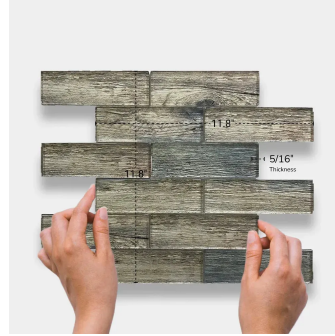

# Woodland Blue Glass Subway Glossy Mosaic Tile

[View Product](#)

SKU	ATSRA4401A
Item size	11.8x11.8 inch
Tile Finish	Glossy
Coverage	0.967
Sold By	sheet
Sq Ft Per Box	4.835
Tile Use	Indoor Walls, Light traffic floors, Shower Walls, Heat areas up to 150F, Commercial walls
Recommended Grout 1	Laticrete Permacolor White

Material	Glass
Thickness	5/16 inch
Mounting type	Mesh Mounted
Priced By	sheet
Pieces Per Box	5
Weight	3.75
Recommended thinset	Laticrete Glass Tile Adhesive
Country of Origin	China