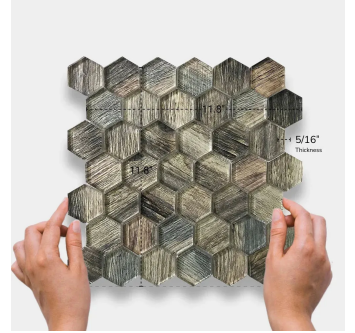

Woodland Blue Glass 2" Hexagon Glossy Mosaic Tile

[View Product](#)

SKU	ATSRA4402A
Item size	11.8x11.8 inch
Tile Finish	Glossy
Coverage	0.967
Sold By	sheet
Sq Ft Per Box	4.835
Tile Use	Indoor Walls, Light traffic floors, Shower Walls, Heat areas up to 150F, Commercial walls
Recommended Grout 1	Laticrete Permacolor White

Material	Glass
Thickness	5/16 inch
Mounting type	Mesh Mounted
Priced By	sheet
Pieces Per Box	5
Weight	3.75
Recommended thinset	Laticrete Glass Tile Adhesive
Country of Origin	China