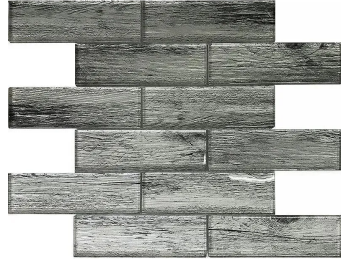

Woodland Gray Glass Subway Glossy Mosaic Tile

[View Product](#)

SKU	ATSRA4403A
Item size	11.8x11.8 inch
Tile Finish	Glossy
Coverage	0.967
Sold By	sheet
Sq Ft Per Box	4.835
Tile Use	Indoor Walls, Light traffic floors, Shower Walls, Heat areas up to 150F, Commercial walls
Recommended Grout 1	Laticrete Permacolor White

Material	Glass
Thickness	5/16 inch
Mounting type	Mesh Mounted
Priced By	sheet
Pieces Per Box	5
Weight	3.75
Recommended thinset	Laticrete Glass Tile Adhesive
Country of Origin	China