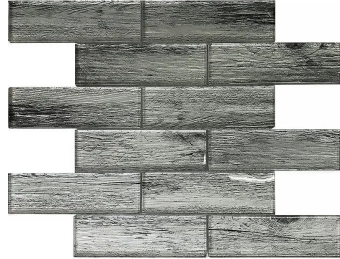

# Woodland Gray Glass Subway Glossy Mosaic Tile

[View Product](#)

SKU	ATSRA4403A
Item size	11.8x11.8 inch
Tile Finish	Glossy
Coverage	0.967
Sold By	sheet
Sq Ft Per Box	4.835
Tile Use	Indoor Walls, Light traffic floors, Shower Walls, Heat areas up to 150F, Commercial walls
Recommended Grout 1	Laticrete Permacolor White

Material	Glass
Thickness	5/16 inch
Mounting type	Mesh Mounted
Priced By	sheet
Pieces Per Box	5
Weight	3.75
Recommended thinset	Laticrete Glass Tile Adhesive
Country of Origin	China