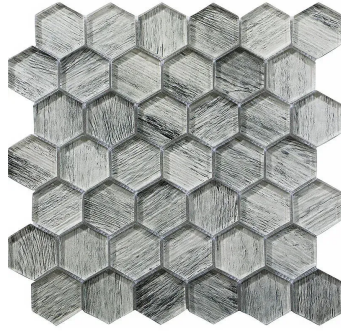

Woodland Gray Glass 2" Hexagon Glossy Mosaic Tile

[View Product](#)

SKU	ATSRA4404A
Item size	11.8x11.8 inch
Tile Finish	Glossy
Coverage	0.967
Sold By	sheet
Sq Ft Per Box	4.835
Tile Use	Indoor Walls, Light traffic floors, Shower Walls, Heat areas up to 150F, Commercial walls
Recommended Grout 1	Laticrete Permacolor White

Material	Glass
Thickness	5/16 inch
Mounting type	Mesh Mounted
Priced By	sheet
Pieces Per Box	5
Weight	3.75
Recommended thinset	Laticrete Glass Tile Adhesive
Country of Origin	China