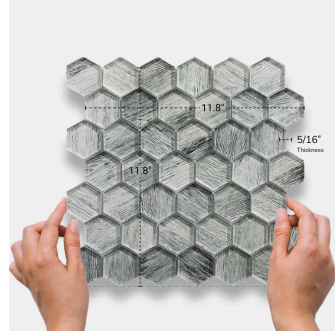

Woodland Gray Glass 2" Hexagon Glossy Mosaic Tile

[View Product](#)

SKU	ATSRA4404A
Item size	11.8x11.8 inch
Tile Finish	Glossy
Coverage	0.967
Sold By	sheet
Sq Ft Per Box	4.835
Tile Use	Indoor Walls, Light traffic floors, Shower Walls, Heat areas up to 150F, Commercial walls
Recommended Grout 1	Laticrete Permacolor White

Material	Glass
Thickness	5/16 inch
Mounting type	Mesh Mounted
Priced By	sheet
Pieces Per Box	5
Weight	3.75
Recommended thinset	Laticrete Glass Tile Adhesive
Country of Origin	China