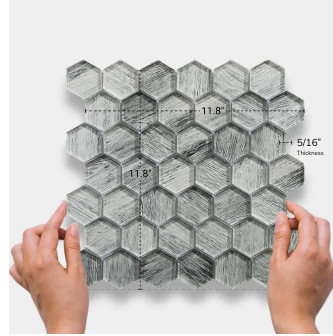

# Woodland Gray Glass 2" Hexagon Glossy Mosaic Tile

[View Product](#)

SKU	ATSRA4404A
Item size	11.8x11.8 inch
Tile Finish	Glossy
Coverage	0.967
Sold By	sheet
Sq Ft Per Box	4.835
Tile Use	Indoor Walls, Light traffic floors, Shower Walls, Heat areas up to 150F, Commercial walls
Recommended Grout 1	Laticrete Permacolor White

Material	Glass
Thickness	5/16 inch
Mounting type	Mesh Mounted
Priced By	sheet
Pieces Per Box	5
Weight	3.75
Recommended thinset	Laticrete Glass Tile Adhesive
Country of Origin	China