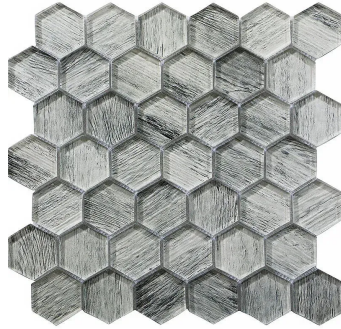

# Woodland Gray Glass 2" Hexagon Glossy Mosaic Tile

[View Product](#)

SKU	ATSRA4404A
Item size	11.8x11.8 inch
Tile Finish	Glossy
Coverage	0.967
Sold By	sheet
Sq Ft Per Box	4.835
Tile Use	Indoor Walls, Light traffic floors, Shower Walls, Heat areas up to 150F, Commercial walls
Recommended Grout 1	Laticrete Permacolor White

Material	Glass
Thickness	5/16 inch
Mounting type	Mesh Mounted
Priced By	sheet
Pieces Per Box	5
Weight	3.75
Recommended thinset	Laticrete Glass Tile Adhesive
Country of Origin	China