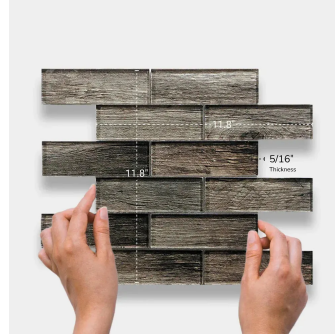

Woodland Glass Subway Glossy Mosaic Tile

[View Product](#)

SKU	ATSRA4405A
Item size	11.8x11.8 inch
Tile Finish	Glossy
Coverage	0.967
Sold By	sheet
Sq Ft Per Box	4.835
Tile Use	Indoor Walls, Light traffic floors, Shower Walls, Heat areas up to 150F, Commercial walls

Material	Glass
Thickness	5/16 inch
Mounting type	Mesh Mounted
Priced By	sheet
Pieces Per Box	5
Weight	3.75
Recommended thinset	Laticrete Glass Tile Adhesive
Country of Origin	China

Recommended Grout 1 Laticrete Permacolor White