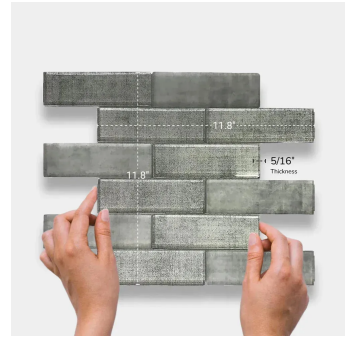

# Ash Silver Glass Subway Glossy Mosaic Tile

[View Product](#)

|                     |   |
|---------------------|---|
| SKU                 | ATSRA4407A  |
| Item size           | 11.8x11.8 inch  |
| Tile Finish         | Glossy  |
| Coverage            | 0.967   |
| Sold By             | sheet   |
| Sq Ft Per Box       | 4.835   |
| Tile Use            | Indoor Walls, Light traffic floors, Shower Walls, Heat areas up to 150F, Commercial walls |
| Recommended Grout 1 | Laticrete Permacolor White  |

|                     |                               |
|---------------------|-------------------------------|
| Material            | Glass                         |
| Thickness           | 5/16 inch                     |
| Mounting type       | Mesh Mounted                  |
| Priced By           | sheet                         |
| Pieces Per Box      | 5                             |
| Weight              | 3.75                          |
| Recommended thinset | Laticrete Glass Tile Adhesive |
| Country of Origin   | China                         |