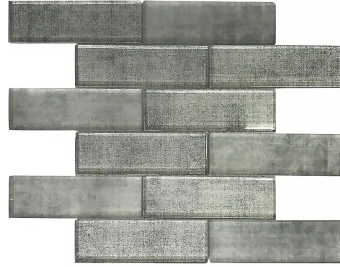

# Ash Silver Glass Subway Glossy Mosaic Tile

[View Product](#)

SKU	ATSRA4407A
Item size	11.8x11.8 inch
Tile Finish	Glossy
Coverage	0.967
Sold By	sheet
Sq Ft Per Box	4.835
Tile Use	Indoor Walls, Light traffic floors, Shower Walls, Heat areas up to 150F, Commercial walls
Recommended Grout 1	Laticrete Permacolor White

Material	Glass
Thickness	5/16 inch
Mounting type	Mesh Mounted
Priced By	sheet
Pieces Per Box	5
Weight	3.75
Recommended thinset	Laticrete Glass Tile Adhesive
Country of Origin	China