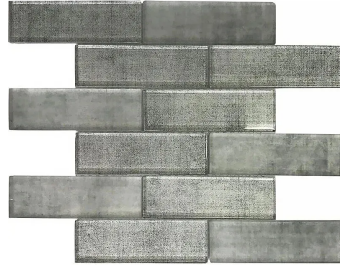

# Ash Silver Glass Subway Glossy Mosaic Tile

[View Product](#)

|                     |   |
|---------------------|---|
| SKU                 | ATSRA4407A  |
| Item size           | 11.8x11.8 inch  |
| Tile Finish         | Glossy  |
| Coverage            | 0.967   |
| Sold By             | sheet   |
| Sq Ft Per Box       | 4.835   |
| Tile Use            | Indoor Walls, Light traffic floors, Shower Walls, Heat areas up to 150F, Commercial walls |
| Recommended Grout 1 | Laticrete Permacolor White  |

|                     |                               |
|---------------------|-------------------------------|
| Material            | Glass                         |
| Thickness           | 5/16 inch                     |
| Mounting type       | Mesh Mounted                  |
| Priced By           | sheet                         |
| Pieces Per Box      | 5                             |
| Weight              | 3.75                          |
| Recommended thinset | Laticrete Glass Tile Adhesive |
| Country of Origin   | China                         |