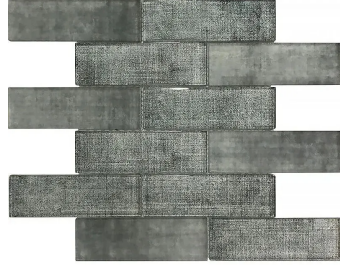

Ash Gray Glass Subway Glossy Mosaic Tile

[View Product](#)

SKU	ATSRA4409A
Item size	11.8x11.8 inch
Tile Finish	Glossy
Coverage	0.967
Sold By	sheet
Sq Ft Per Box	4.835
Tile Use	Indoor Walls, Light traffic floors, Shower Walls, Heat areas up to 150F, Commercial walls
Recommended Grout 1	Laticrete Permacolor White

Material	Glass
Thickness	5/16 inch
Mounting type	Mesh Mounted
Priced By	sheet
Pieces Per Box	5
Weight	3.75
Recommended thinset	Laticrete Glass Tile Adhesive
Country of Origin	China