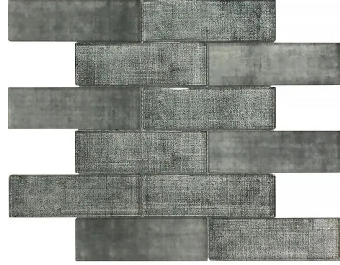

Ash Gray Glass Subway Glossy Mosaic Tile

[View Product](#)

SKU	ATSRA4409A	Material	Glass
Item size	11.8x11.8 inch	Thickness	5/16 inch
Tile Finish	Glossy	Mounting type	Mesh Mounted
Coverage	0.967	Priced By	sheet
Sold By	sheet	Pieces Per Box	5
Sq Ft Per Box	4.835	Weight	3.75
Tile Use	Indoor Walls, Light traffic floors, Shower Walls, Heat areas up to 150F, Commercial walls	Recommended thinset	Laticrete Glass Tile Adhesive
Recommended Grout 1	Laticrete Permacolor White	Country of Origin	China