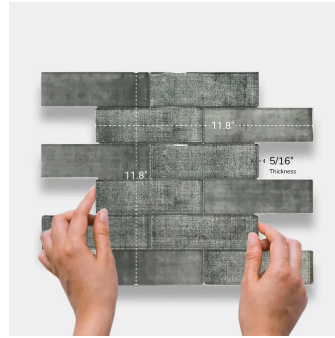

# Ash Gray Glass Subway Glossy Mosaic Tile

[View Product](#)

SKU	ATSRA4409A
Item size	11.8x11.8 inch
Tile Finish	Glossy
Coverage	0.967
Sold By	sheet
Sq Ft Per Box	4.835
Tile Use	Indoor Walls, Light traffic floors, Shower Walls, Heat areas up to 150F, Commercial walls
Recommended Grout 1	Laticrete Permacolor White

Material	Glass
Thickness	5/16 inch
Mounting type	Mesh Mounted
Priced By	sheet
Pieces Per Box	5
Weight	3.75
Recommended thinset	Laticrete Glass Tile Adhesive
Country of Origin	China