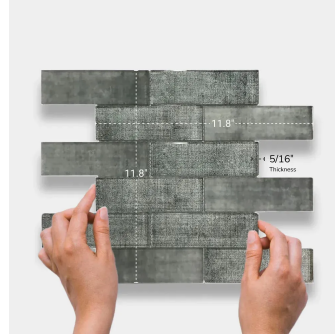

Ash Gray Glass Subway Glossy Mosaic Tile

[View Product](#)

SKU	ATSRA4409A
Item size	11.8x11.8 inch
Tile Finish	Glossy
Coverage	0.967
Sold By	sheet
Sq Ft Per Box	4.835
Tile Use	Indoor Walls, Light traffic floors, Shower Walls, Heat areas up to 150F, Commercial walls
Recommended Grout 1	Laticrete Permacolor White

Material	Glass
Thickness	5/16 inch
Mounting type	Mesh Mounted
Priced By	sheet
Pieces Per Box	5
Weight	3.75
Recommended thinset	Laticrete Glass Tile Adhesive
Country of Origin	China