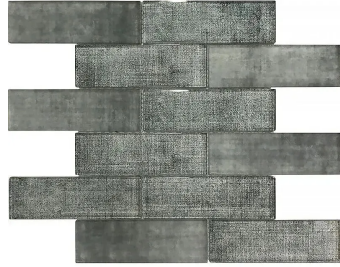

# Ash Gray Glass Subway Glossy Mosaic Tile

[View Product](#)

SKU	ATSRA4409A
Item size	11.8x11.8 inch
Tile Finish	Glossy
Coverage	0.967
Sold By	sheet
Sq Ft Per Box	4.835
Tile Use	Indoor Walls, Light traffic floors, Shower Walls, Heat areas up to 150F, Commercial walls
Recommended Grout 1	Laticrete Permacolor White

Material	Glass
Thickness	5/16 inch
Mounting type	Mesh Mounted
Priced By	sheet
Pieces Per Box	5
Weight	3.75
Recommended thinset	Laticrete Glass Tile Adhesive
Country of Origin	China