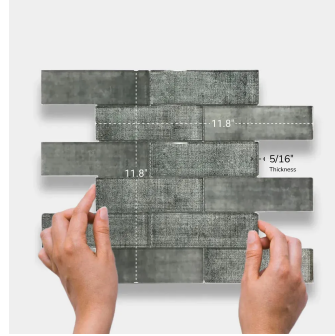

Ash Gray Glass Subway Glossy Mosaic Tile

[View Product](#)

SKU	ATSRA4409A	Material	Glass
Item size	11.8x11.8 inch	Thickness	5/16 inch
Tile Finish	Glossy	Mounting type	Mesh Mounted
Coverage	0.967	Priced By	sheet
Sold By	sheet	Pieces Per Box	5
Sq Ft Per Box	4.835	Weight	3.75
Tile Use	Indoor Walls, Light traffic floors, Shower Walls, Heat areas up to 150F, Commercial walls	Recommended thinset	Laticrete Glass Tile Adhesive
Recommended Grout 1	Laticrete Permacolor White	Country of Origin	China