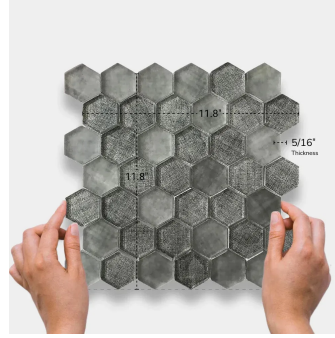

Ash Gray Glass 2" Hexagon Glossy Mosaic Tile

[View Product](#)

SKU	ATSRA4410A	Material	Glass
Item size	11.8x11.8 inch	Thickness	5/16 inch
Tile Finish	Glossy	Mounting type	Mesh Mounted
Coverage	0.967	Priced By	sheet
Sold By	sheet	Pieces Per Box	5
Sq Ft Per Box	4.835	Weight	3.75
Tile Use	Indoor Walls, Light traffic floors, Shower Walls, Heat areas up to 150F, Commercial walls	Recommended thinset	Laticrete Glass Tile Adhesive
Recommended Grout 1	Laticrete Permacolor White	Country of Origin	China