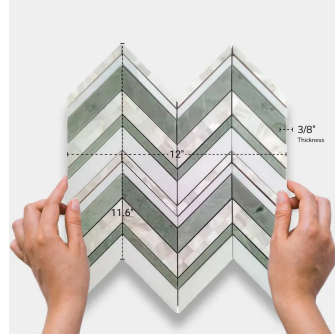

Verde Green & Thassos & Shell Chevron Polished Mosaic Tile

[View Product](#)

SKU	ATIRD44CV13A
Item size	12x11.6 inch
Tile Finish	Polished
Coverage	0.967
Sold By	sheet
Sq Ft Per Box	4.833
Tile Use	Indoor Walls, Light traffic floors, Shower Walls, Heat areas up to 150F, Commercial walls
Tile Edges	Pressed
Recommended Grout 1	Laticrete Permacolor White

Material	Mint Green, Thassos, Shell
Thickness	3/8 inch
Mounting type	Mesh
Priced By	sheet
Pieces Per Box	5
Weight	2.34
Shade Variation	V3 (moderate)
Recommended thinset	Laticrete 254 Platinum