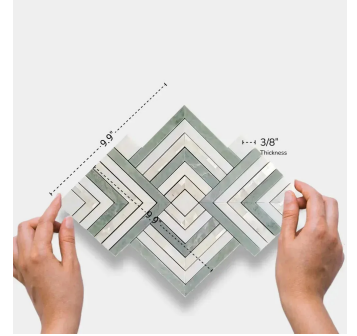

# Verde Green & Thassos & Shell Polished Mosaic Tile

[View Product](#)

SKU	ATIRD44S20A
Item size	9.9x9.9 inch
Tile Finish	Polished
Coverage	0.681
Sold By	sheet
Sq Ft Per Box	3.403
Tile Use	Indoor Walls, Light traffic floors, Shower Walls, Heat areas up to 150F, Commercial walls
Tile Edges	Pressed
Recommended Grout 1	Laticrete Permacolor White

Material	Mint Green, Thassos, Shell
Thickness	3/8 inch
Mounting type	Mesh
Priced By	sheet
Pieces Per Box	5
Weight	3.00
Shade Variation	V3 (moderate)
Recommended thinset	Laticrete 254 Platinum