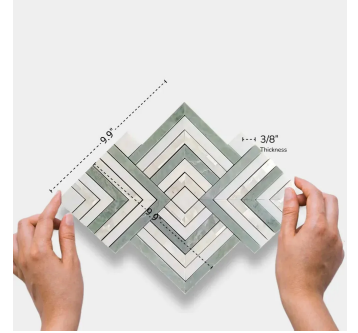

Verde Green & Thassos & Shell Polished Mosaic Tile

[View Product](#)

SKU	ATIRD44S20A
Item size	9.9x9.9 inch
Tile Finish	Polished
Coverage	0.681
Sold By	sheet
Sq Ft Per Box	3.403
Tile Use	Indoor Walls, Light traffic floors, Shower Walls, Heat areas up to 150F, Commercial walls
Tile Edges	Pressed
Recommended Grout 1	Laticrete Permacolor White

Material	Mint Green, Thassos, Shell
Thickness	3/8 inch
Mounting type	Mesh
Priced By	sheet
Pieces Per Box	5
Weight	3.00
Shade Variation	V3 (moderate)
Recommended thinset	Laticrete 254 Platinum