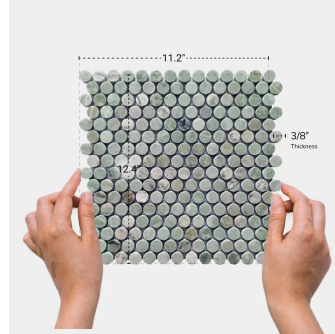

Verde Green 1" Penny Round Polished Mosaic Tile

[View Product](#)

SKU	ATIRD44P23A
Item size	11.2x12.4 inch
Tile Finish	Polished
Coverage	0.964
Sold By	sheet
Sq Ft Per Box	4.822
Tile Use	Indoor Walls, Light traffic floors, High traffic floors, Shower Walls, Shower Floor, Heat areas up to 150F, Commercial walls, Commercial Floors
Tile Edges	Pressed
Recommended Grout 1	Laticrete Permacolor White

Material	Mint Green
Thickness	3/8 inch
Mounting type	Mesh
Priced By	sheet
Pieces Per Box	5
Weight	3.75
Shade Variation	V3 (moderate)
Recommended thinset	Laticrete 254 Platinum