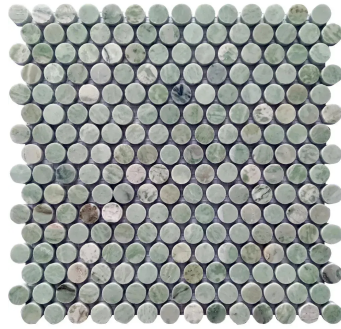

Verde Green 1" Penny Round Polished Mosaic Tile

[View Product](#)

SKU	ATIRD44P23A	Material	Mint Green
Item size	11.2x12.4 inch	Thickness	3/8 inch
Tile Finish	Polished	Mounting type	Mesh
Coverage	0.964	Priced By	sheet
Sold By	sheet	Pieces Per Box	5
Sq Ft Per Box	4.822	Weight	3.75
Tile Use	Indoor Walls, Light traffic floors, High traffic floors, Shower Walls, Shower Floor, Heat areas up to 150F, Commercial walls, Commercial Floors	Shade Variation	V3 (moderate)
Tile Edges	Pressed	Recommended thinset	Laticrete 254 Platinum
Recommended Grout 1	Laticrete Permacolor White		