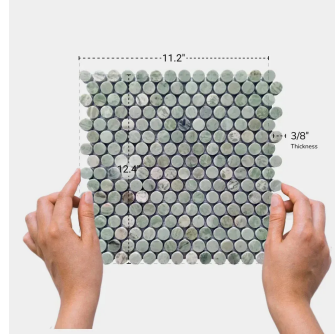

Verde Green 1" Penny Round Polished Mosaic Tile

[View Product](#)

SKU	ATIRD44P23A	Material	Mint Green
Item size	11.2x12.4 inch	Thickness	3/8 inch
Tile Finish	Polished	Mounting type	Mesh
Coverage	0.964	Priced By	sheet
Sold By	sheet	Pieces Per Box	5
Sq Ft Per Box	4.822	Weight	3.75
Tile Use	Indoor Walls, Light traffic floors, High traffic floors, Shower Walls, Shower Floor, Heat areas up to 150F, Commercial walls, Commercial Floors	Shade Variation	V3 (moderate)
Tile Edges	Pressed	Recommended thinset	Laticrete 254 Platinum
Recommended Grout 1	Laticrete Permacolor White		