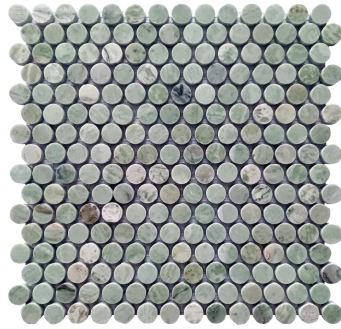

Verde Green 1" Penny Round Polished Mosaic Tile

[View Product](#)

SKU	ATIRD44P23A	Material	Mint Green
Item size	11.2x12.4 inch	Thickness	3/8 inch
Tile Finish	Polished	Mounting type	Mesh
Coverage	0.964	Priced By	sheet
Sold By	sheet	Pieces Per Box	5
Sq Ft Per Box	4.822	Weight	3.75
Tile Use	Indoor Walls, Light traffic floors, High traffic floors, Shower Walls, Shower Floor, Heat areas up to 150F, Commercial walls, Commercial Floors	Shade Variation	V3 (moderate)
Tile Edges	Pressed	Recommended thinset	Laticrete 254 Platinum
Recommended Grout 1	Laticrete Permacolor White		