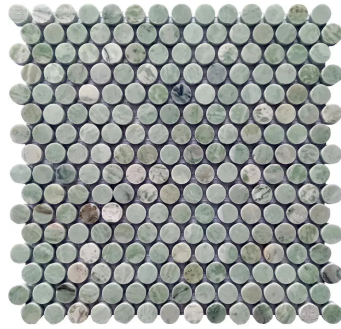

Verde Green 1" Penny Round Polished Mosaic Tile

[View Product](#)

SKU	ATIRD44P23A
Item size	11.2x12.4 inch
Tile Finish	Polished
Coverage	0.964
Sold By	sheet
Sq Ft Per Box	4.822
Tile Use	Indoor Walls, Light traffic floors, High traffic floors, Shower Walls, Shower Floor, Heat areas up to 150F, Commercial walls, Commercial Floors
Tile Edges	Pressed
Recommended Grout 1	Laticrete Permacolor White

Material	Mint Green
Thickness	3/8 inch
Mounting type	Mesh
Priced By	sheet
Pieces Per Box	5
Weight	3.75
Shade Variation	V3 (moderate)
Recommended thinset	Laticrete 254 Platinum