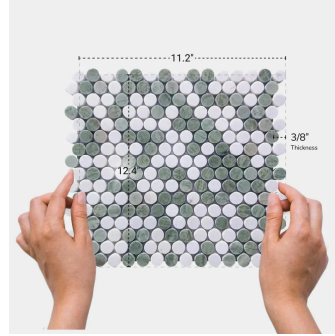

Verde Green & Blue Celeste 1" Penny Round Polished Mosaic Tile

[View Product](#)

SKU	ATIRD44P24A
Item size	11.2x12.4 inch
Tile Finish	Polished
Coverage	0.964
Sold By	sheet
Sq Ft Per Box	4.822
Tile Use	Indoor Walls, Light traffic floors, High traffic floors, Shower Walls, Shower Floor, Heat areas up to 150F, Commercial walls, Commercial Floors
Tile Edges	Pressed
Recommended Grout 1	Laticrete Permacolor White

Material	Mint Green, Blue Celeste
Thickness	3/8 inch
Mounting type	Mesh
Priced By	sheet
Pieces Per Box	5
Weight	3.75
Shade Variation	V3 (moderate)
Recommended thinset	Laticrete 254 Platinum