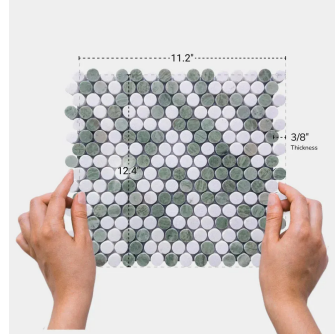

Verde Green & Blue Celeste 1" Penny Round Polished Mosaic Tile

[View Product](#)

SKU	ATIRD44P24A	Material	Mint Green, Blue Celeste
Item size	11.2x12.4 inch	Thickness	3/8 inch
Tile Finish	Polished	Mounting type	Mesh
Coverage	0.964	Priced By	sheet
Sold By	sheet	Pieces Per Box	5
Sq Ft Per Box	4.822	Weight	3.75
Tile Use	Indoor Walls, Light traffic floors, High traffic floors, Shower Walls, Shower Floor, Heat areas up to 150F, Commercial walls, Commercial Floors	Shade Variation	V3 (moderate)
Tile Edges	Pressed	Recommended thinset	Laticrete 254 Platinum
Recommended Grout 1	Laticrete Permacolor White		