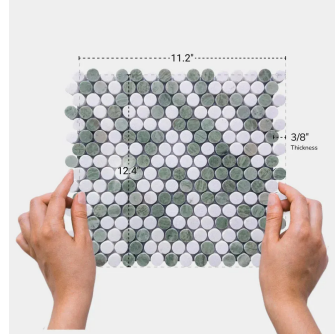

Verde Green & Blue Celeste 1" Penny Round Polished Mosaic Tile

[View Product](#)

SKU	ATIRD44P24A
Item size	11.2x12.4 inch
Tile Finish	Polished
Coverage	0.964
Sold By	sheet
Sq Ft Per Box	4.822
Tile Use	Indoor Walls, Light traffic floors, High traffic floors, Shower Walls, Shower Floor, Heat areas up to 150F, Commercial walls, Commercial Floors
Tile Edges	Pressed
Recommended Grout 1	Laticrete Permacolor White

Material	Mint Green, Blue Celeste
Thickness	3/8 inch
Mounting type	Mesh
Priced By	sheet
Pieces Per Box	5
Weight	3.75
Shade Variation	V3 (moderate)
Recommended thinset	Laticrete 254 Platinum