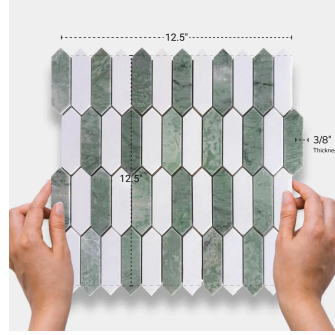

Verde Green & Thassos Mini Picket Polished Mosaic Tile

[View Product](#)

SKU	ATIRD44PK01A	Material	Mint Green, Thassos
Item size	12.5x12.5 inch	Thickness	3/8 inch
Tile Finish	Polished	Mounting type	Mesh
Coverage	1.085	Priced By	sheet
Sold By	sheet	Pieces Per Box	5
Sq Ft Per Box	5.425	Weight	4.89
Tile Use	Indoor Walls, Light traffic floors, High traffic floors, Shower Walls, Shower Floor, Heat areas up to 150F, Commercial walls, Commercial Floors	Shade Variation	V3 (moderate)
Tile Edges	Pressed	Recommended thinset	Laticrete 254 Platinum
Recommended Grout 1	Laticrete Permacolor White		