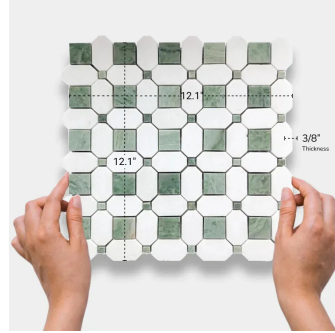

Verde Green & Thassos Octagon Polished Mosaic Tile

[View Product](#)

SKU	ATIRD44S19A	Material	Mint Green, Thassos
Item size	12.1x12.1 inch	Thickness	3/8 inch
Tile Finish	Polished	Mounting type	Mesh
Coverage	1.017	Priced By	sheet
Sold By	sheet	Pieces Per Box	5
Sq Ft Per Box	5.084	Weight	4.89
Tile Use	Indoor Walls, Light traffic floors, High traffic floors, Shower Walls, Shower Floor, Heat areas up to 150F, Commercial walls, Commercial Floors	Shade Variation	V3 (moderate)
Tile Edges	Pressed	Recommended thinset	Laticrete 254 Platinum
Recommended Grout 1	Laticrete Permacolor White		