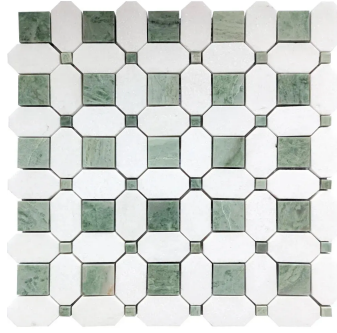

Verde Green & Thassos Octagon Polished Mosaic Tile

[View Product](#)

SKU	ATIRD44S19A	Material	Mint Green, Thassos
Item size	12.1x12.1 inch	Thickness	3/8 inch
Tile Finish	Polished	Mounting type	Mesh
Coverage	1.017	Priced By	sheet
Sold By	sheet	Pieces Per Box	5
Sq Ft Per Box	5.084	Weight	4.89
Tile Use	Indoor Walls, Light traffic floors, High traffic floors, Shower Walls, Shower Floor, Heat areas up to 150F, Commercial walls, Commercial Floors	Shade Variation	V3 (moderate)
Tile Edges	Pressed	Recommended thinset	Laticrete 254 Platinum
Recommended Grout 1	Laticrete Permacolor White		