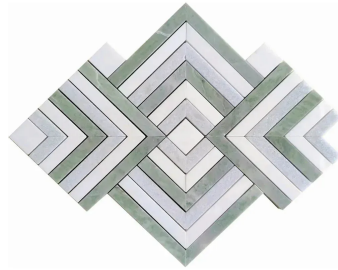

Verde Green & Blue Celeste & Thassos Polished Mosaic Tile

[View Product](#)

SKU	ATIRD44S21A
Item size	9.9x9.9 inch
Tile Finish	Polished
Coverage	0.681
Sold By	sheet
Sq Ft Per Box	3.403
Tile Use	Indoor Walls, Light traffic floors, High traffic floors, Shower Walls, Shower Floor, Heat areas up to 150F, Commercial walls, Commercial Floors
Tile Edges	Pressed
Recommended Grout 1	Laticrete Permacolor White

Material	Mint Green, Blue Celeste, Thassos
Thickness	3/8 inch
Mounting type	Mesh
Priced By	sheet
Pieces Per Box	5
Weight	3.09
Shade Variation	V3 (moderate)
Recommended thinset	Laticrete 254 Platinum