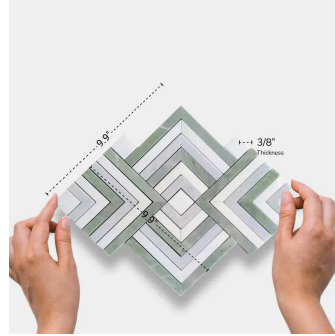

Verde Green & Blue Celeste & Thassos Polished Mosaic Tile

[View Product](#)

SKU	ATIRD44S21A
Item size	9.9x9.9 inch
Tile Finish	Polished
Coverage	0.681
Sold By	sheet
Sq Ft Per Box	3.403
Tile Use	Indoor Walls, Light traffic floors, High traffic floors, Shower Walls, Shower Floor, Heat areas up to 150F, Commercial walls, Commercial Floors
Tile Edges	Pressed
Recommended Grout 1	Laticrete Permacolor White

Material	Mint Green, Blue Celeste, Thassos
Thickness	3/8 inch
Mounting type	Mesh
Priced By	sheet
Pieces Per Box	5
Weight	3.09
Shade Variation	V3 (moderate)
Recommended thinset	Laticrete 254 Platinum