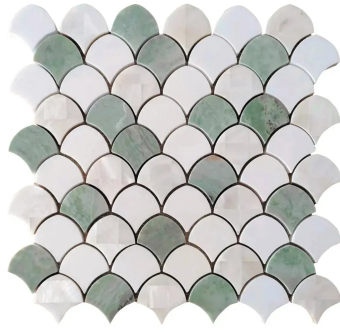

Verde Green & Thassos & Shell Scale Polished Mosaic Tile

[View Product](#)

SKU	ATIRD44SC01A
Item size	10.8x11 inch
Tile Finish	Polished
Coverage	0.825
Sold By	sheet
Sq Ft Per Box	4.125
Tile Use	Indoor Walls, Light traffic floors, Shower Walls, Heat areas up to 150F, Commercial walls
Tile Edges	Pressed
Recommended Grout 1	Laticrete Permacolor White

Material	Mint Green, Thassos, Shell
Thickness	3/8 inch
Mounting type	Mesh
Priced By	sheet
Pieces Per Box	5
Weight	3.40
Shade Variation	V3 (moderate)
Recommended thinset	Laticrete 254 Platinum