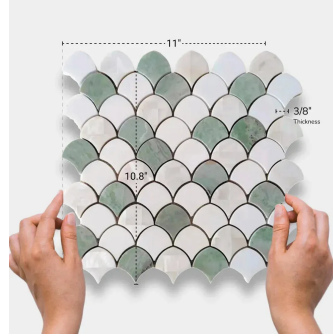

Verde Green & Thassos & Shell Scale Polished Mosaic Tile

[View Product](#)

SKU	ATIRD44SC01A
Item size	10.8x11 inch
Tile Finish	Polished
Coverage	0.825
Sold By	sheet
Sq Ft Per Box	4.125
Tile Use	Indoor Walls, Light traffic floors, Shower Walls, Heat areas up to 150F, Commercial walls
Tile Edges	Pressed
Recommended Grout 1	Laticrete Permacolor White

Material	Mint Green, Thassos, Shell
Thickness	3/8 inch
Mounting type	Mesh
Priced By	sheet
Pieces Per Box	5
Weight	3.40
Shade Variation	V3 (moderate)
Recommended thinset	Laticrete 254 Platinum