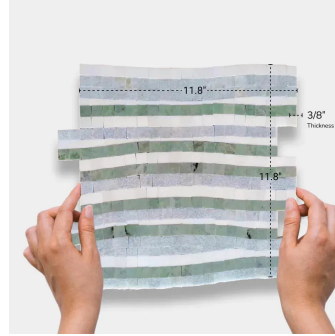

Verde Green & Blue Celeste & Thassos Wave Polished Mosaic Tile

[View Product](#)

SKU	ATIRD44W03A
Item size	11.8x11.8 inch
Tile Finish	Polished
Coverage	0.967
Sold By	sheet
Sq Ft Per Box	4.835
Tile Use	Indoor Walls, Light traffic floors, Shower Walls, Heat areas up to 150F, Commercial walls
Tile Edges	Pressed
Recommended Grout 1	Laticrete Permacolor White

Material	Mint Green, Blue Celeste, Thassos
Thickness	3/8 inch
Mounting type	Mesh
Priced By	sheet
Pieces Per Box	5
Weight	4.89
Shade Variation	V3 (moderate)
Recommended thinset	Laticrete 254 Platinum