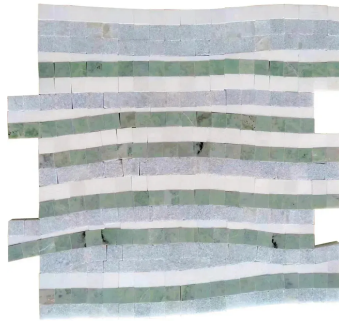

Verde Green & Blue Celeste & Thassos Wave Polished Mosaic Tile

[View Product](#)

SKU	ATIRD44W03A
Item size	11.8x11.8 inch
Tile Finish	Polished
Coverage	0.967
Sold By	sheet
Sq Ft Per Box	4.835
Tile Use	Indoor Walls, Light traffic floors, Shower Walls, Heat areas up to 150F, Commercial walls
Tile Edges	Pressed
Recommended Grout 1	Laticrete Permacolor White

Material	Mint Green, Blue Celeste, Thassos
Thickness	3/8 inch
Mounting type	Mesh
Priced By	sheet
Pieces Per Box	5
Weight	4.89
Shade Variation	V3 (moderate)
Recommended thinset	Laticrete 254 Platinum