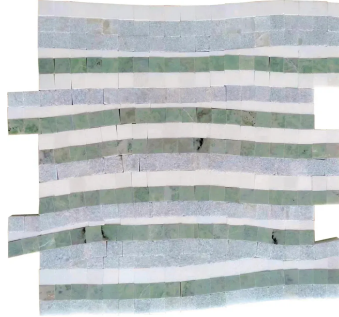

Verde Green & Blue Celeste & Thassos Wave Polished Mosaic Tile

[View Product](#)

SKU	ATIRD44W03A
Item size	11.8x11.8 inch
Tile Finish	Polished
Coverage	0.967
Sold By	sheet
Sq Ft Per Box	4.835
Tile Use	Indoor Walls, Light traffic floors, Shower Walls, Heat areas up to 150F, Commercial walls
Tile Edges	Pressed
Recommended Grout 1	Laticrete Permacolor White

Material	Mint Green, Blue Celeste, Thassos
Thickness	3/8 inch
Mounting type	Mesh
Priced By	sheet
Pieces Per Box	5
Weight	4.89
Shade Variation	V3 (moderate)
Recommended thinset	Laticrete 254 Platinum