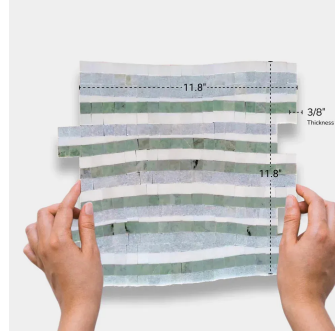

Verde Green & Blue Celeste & Thassos Wave Polished Mosaic Tile

[View Product](#)

SKU	ATIRD44W03A
Item size	11.8x11.8 inch
Tile Finish	Polished
Coverage	0.967
Sold By	sheet
Sq Ft Per Box	4.835
Tile Use	Indoor Walls, Light traffic floors, Shower Walls, Heat areas up to 150F, Commercial walls
Tile Edges	Pressed
Recommended Grout 1	Laticrete Permacolor White

Material	Mint Green, Blue Celeste, Thassos
Thickness	3/8 inch
Mounting type	Mesh
Priced By	sheet
Pieces Per Box	5
Weight	4.89
Shade Variation	V3 (moderate)
Recommended thinset	Laticrete 254 Platinum