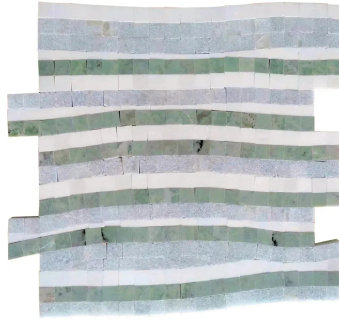

Verde Green & Blue Celeste & Thassos Wave Polished Mosaic Tile

[View Product](#)

SKU	ATIRD44W03A
Item size	11.8x11.8 inch
Tile Finish	Polished
Coverage	0.967
Sold By	sheet
Sq Ft Per Box	4.835
Tile Use	Indoor Walls, Light traffic floors, Shower Walls, Heat areas up to 150F, Commercial walls
Tile Edges	Pressed
Recommended Grout 1	Laticrete Permacolor White

Material	Mint Green, Blue Celeste, Thassos
Thickness	3/8 inch
Mounting type	Mesh
Priced By	sheet
Pieces Per Box	5
Weight	4.89
Shade Variation	V3 (moderate)
Recommended thinset	Laticrete 254 Platinum