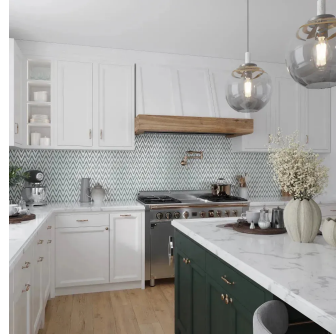

Verde Green & Thassos & Shell Herringbone Polished Mosaic Tile

[View Product](#)

SKU	ATIRD44CV14A
Item size	9.3x12.7 inch
Tile Finish	Polished
Coverage	0.820
Sold By	sheet
Sq Ft Per Box	4.101
Tile Use	Indoor Walls, Light traffic floors, Shower Walls, Heat areas up to 150F, Commercial walls
Tile Edges	Pressed
Recommended Grout 1	Laticrete Permacolor White