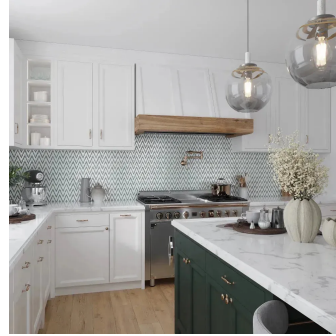

# Verde Green & Thassos & Shell Herringbone Polished Mosaic Tile

[View Product](#)

SKU	ATIRD44CV14A
Item size	9.3x12.7 inch
Tile Finish	Polished
Coverage	0.820
Sold By	sheet
Sq Ft Per Box	4.101
Tile Use	Indoor Walls, Light traffic floors, Shower Walls, Heat areas up to 150F, Commercial walls
Tile Edges	Pressed
Recommended Grout 1	Laticrete Permacolor White