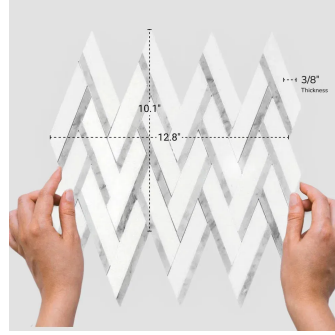

# Thassos & Carrara White Marble Herringbone Polished Mosaic Tile

[View Product](#)

SKU	ATMKN4401A	Material	Thassos, Bianco Carrara
Item size	10.1x12.8 inch	Thickness	3/8 inch
Tile Finish	Polished	Mounting type	Mesh Mounted
Coverage	0.898	Priced By	sheet
Sold By	sheet	Pieces Per Box	5
Sq Ft Per Box	4.489	Weight	4.10
Tile Use	Indoor Walls, Light traffic floors, High traffic floors, Shower Walls, Heat areas up to 150F, Commercial walls, Commercial Floors	Recommended thinset	Laticrete 254 Platinum
Recommended Grout 1	Laticrete Permacolor Unsanded	Country of Origin	China