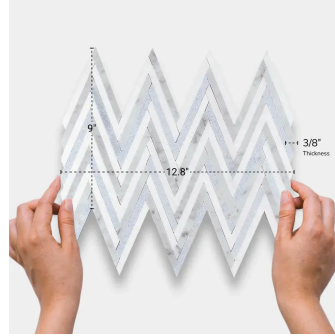

Thassos & Carrara & Blue Celeste Marble Herringbone Polished Mosaic Tile

[View Product](#)

SKU	ATMKN4402A
Item size	9x12.8 inch
Tile Finish	Polished
Coverage	0.800
Sold By	sheet
Sq Ft Per Box	4.000
Tile Use	Indoor Walls, Light traffic floors, High traffic floors, Shower Walls, Heat areas up to 150F, Commercial walls, Commercial Floors
Recommended Grout 1	Laticrete Permacolor Unsanded

Material	Thassos, Bianco Carrara, Blue Celeste
Thickness	3/8 inch
Mounting type	Mesh Mounted
Priced By	sheet
Pieces Per Box	5
Weight	4.10
Recommended thinset	Laticrete 254 Platinum
Country of Origin	China