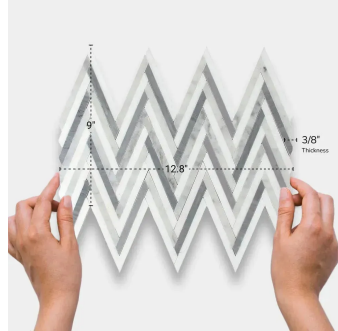

# Thassos & Carrara & Bardiglio Marble Herringbone Polished Mosaic Tile

[View Product](#)

SKU	ATMKN4403A
Item size	9x12.8 inch
Tile Finish	Polished
Coverage	0.800
Sold By	sheet
Sq Ft Per Box	4.000
Tile Use	Indoor Walls, Light traffic floors, High traffic floors, Shower Walls, Heat areas up to 150F, Commercial walls, Commercial Floors
Recommended Grout 1	Laticrete Permacolor Unsanded

Material	Thassos, Bianco Carrara, Bardiglio
Thickness	3/8 inch
Mounting type	Mesh Mounted
Priced By	sheet
Pieces Per Box	5
Weight	4.10
Recommended thinset	Laticrete 254 Platinum
Country of Origin	China